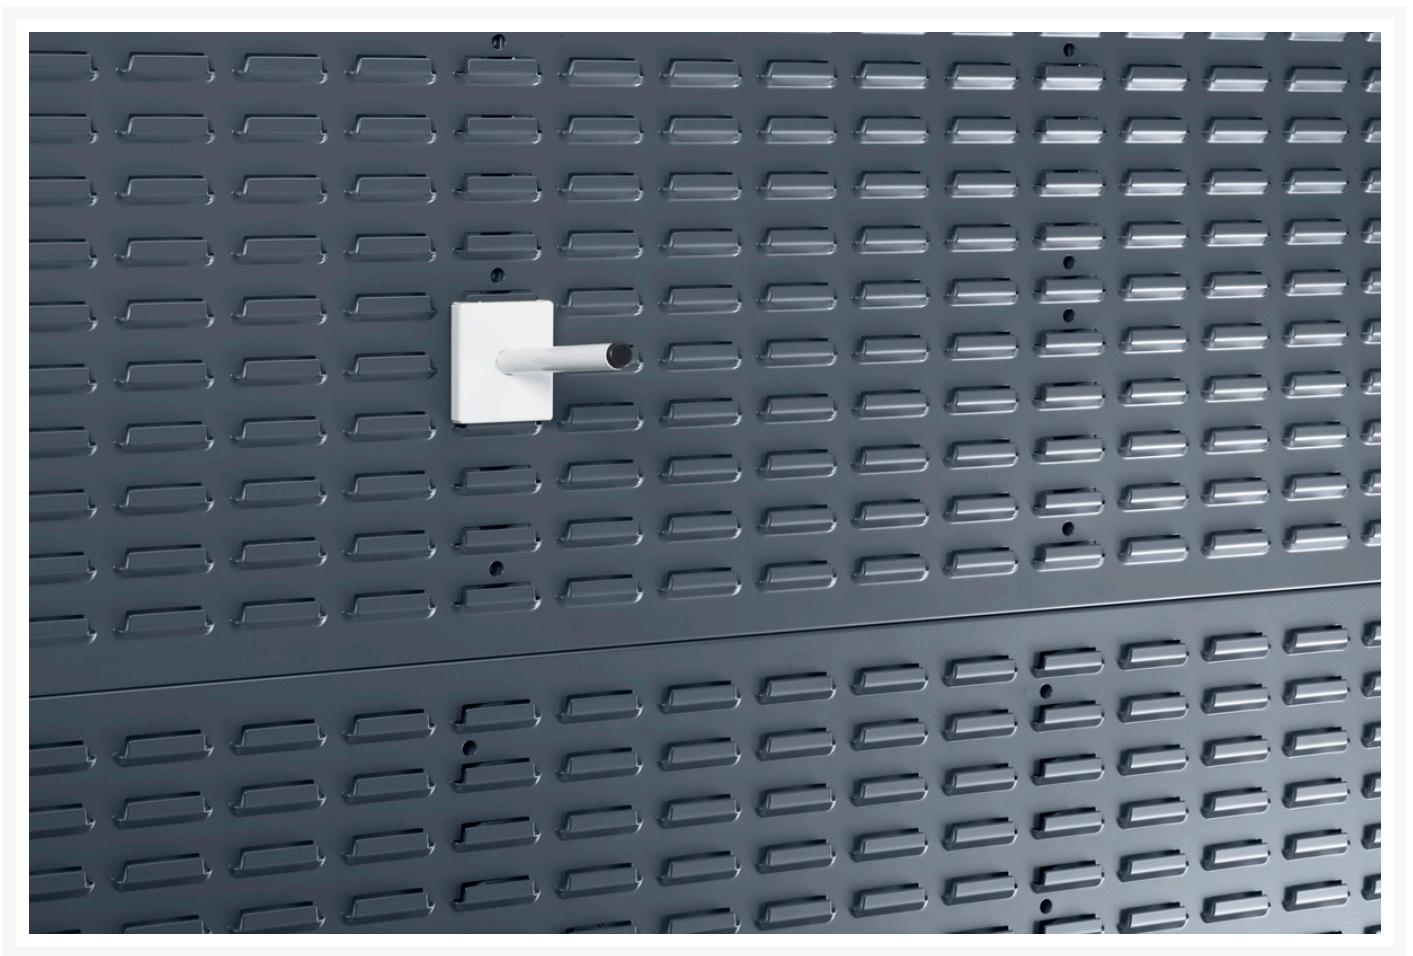

14022022.16 - perfo spigot

Short Description

perfo spigot for louvred panels, ø 16
WxDxH: 68x220x77mm. RAL 7035

Product Images

Additional Information

Width	68
Depth	229
Height	77
Customs tariff number	94032080
Product material	Sheet steel
Product surface	Powder coated