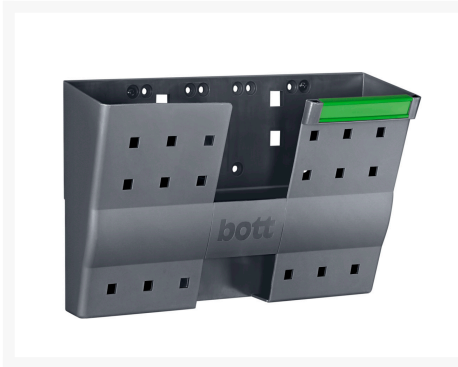

14014029.19 - bott document holder

Short Description

bott document holder A4 landscape (pack of 5)
WxDxH: 340x100x213mm plastic / RAL 7016

Product Images

Additional Information

Width	340
Depth	100
Height	213
Customs tariff number	39231090
Product material	Plastic