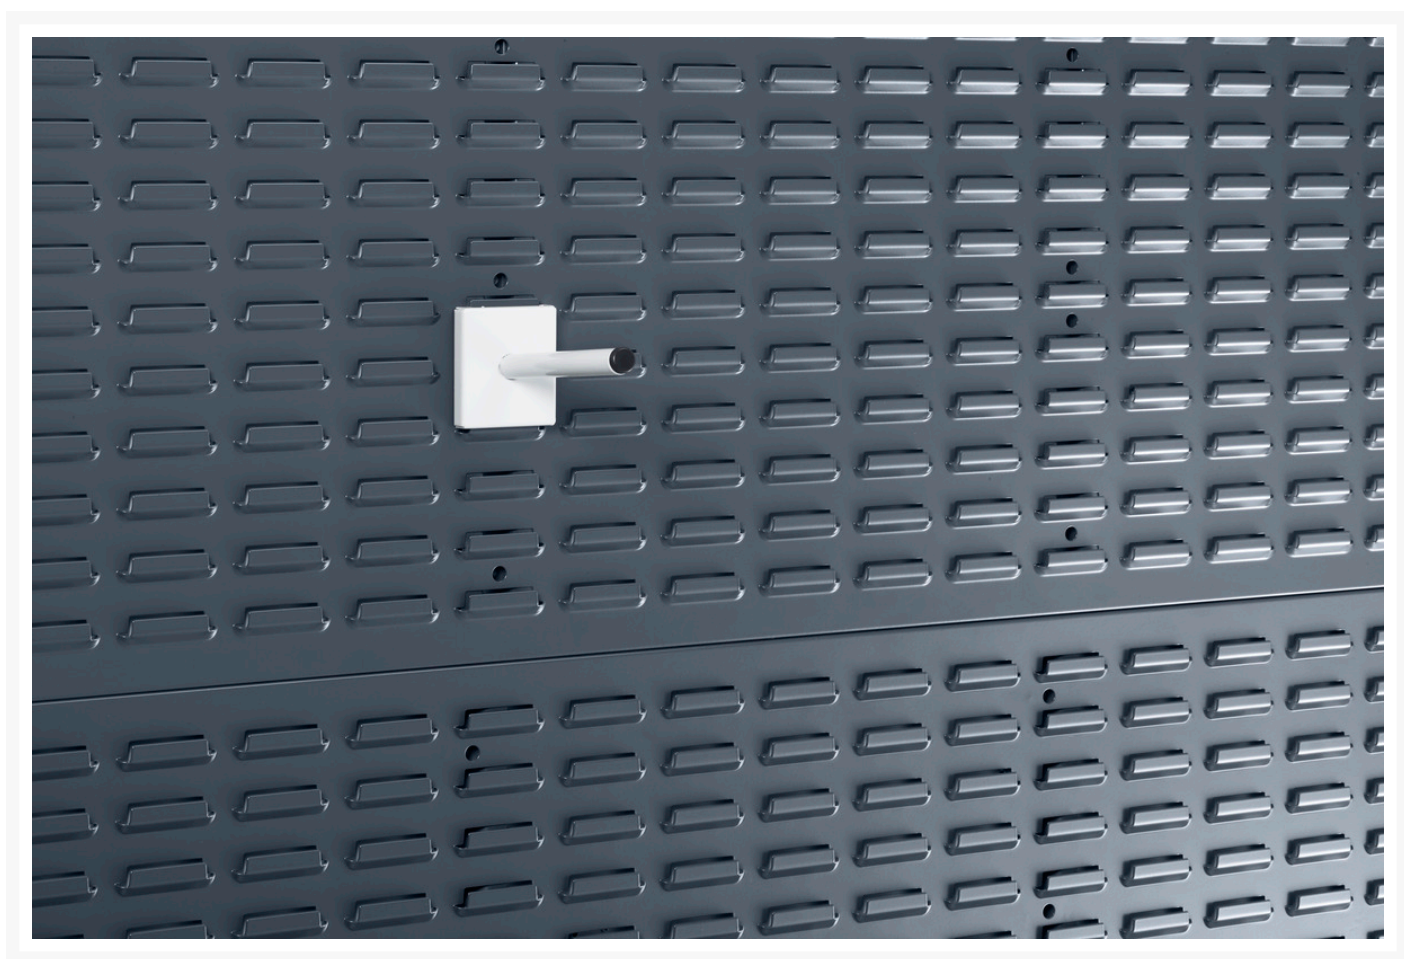

14022024.16 - perfo spigot, L: 150mm

Short Description

perfo spigot, L: 150mm for louvred panels, ø 16
WxDxH: 68x170x77mm. RAL 7035

Product Images

Additional Information

Width	68
Depth	170
Height	77
Customs tariff number	94032080
Product material	Sheet steel
Product surface	Powder coated