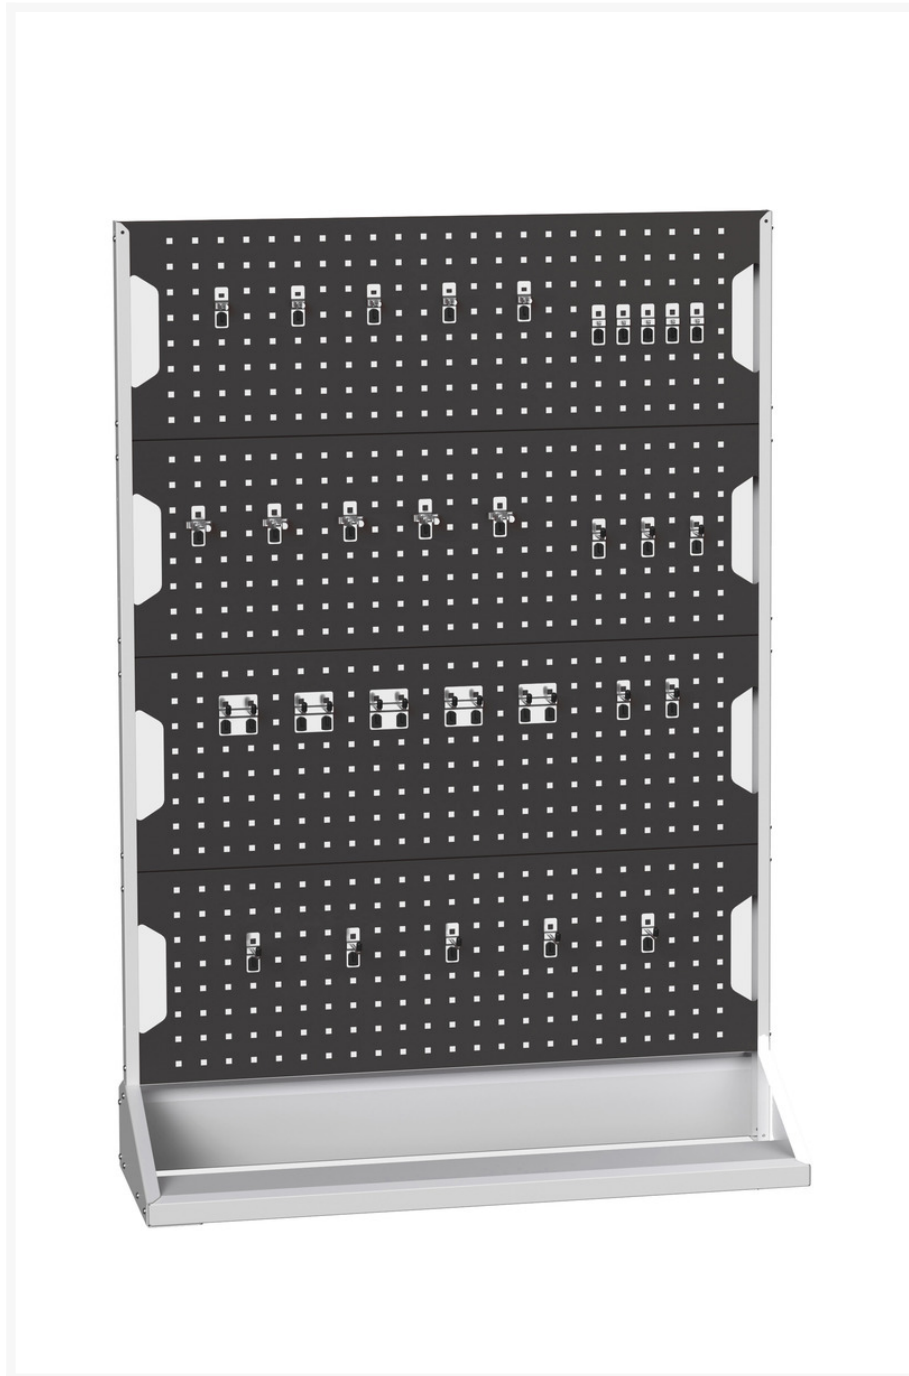

16917301. - perfo panel rack single sided & hook kit

Short Description

perfo panel rack single sided & hook kit with 4 panels, 30 piece hook kit
WxDxH: 1000x550x1450mm

Additional Information

Width	1000
Depth	550
Height	1450
Customs tariff number	94032080
Product material	Sheet steel
Product surface	Powder coated

Product Options

Name main colour:	Anthracite grey
	Crimson red
	Gentian blue
	Light grey