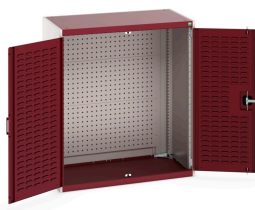

40021198. - cubio cupboard

Short Description

cubio cupboard with louvre doors, full perfo backpanel
WxDxH: 1050x650x1200mm

Product Images

Additional Information

Door type	Louvre
Width	1050
Depth	650
Height	1200
Customs tariff number	94032080
Product material	Sheet steel
Product surface	Powder coated

Product Options

Colour:	Anthracite grey / Anthracite grey
	Light grey / Anthracite grey
	Light grey / Gentian blue
	Light grey / Light grey
	Light grey / Crimson red