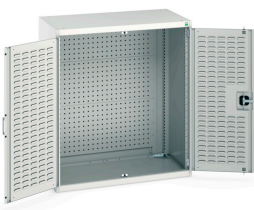

40021198. - cubio cupboard

Short Description

cubio cupboard with louvre doors, full perfo backpanel
WxDxH: 1050x650x1200mm

Product Images

Additional Information

Door type	Louvre
Width	1050
Depth	650
Height	1200
Customs tariff number	94032080
Product material	Sheet steel
Product surface	Powder coated

Product Options

Colour:	Anthracite grey / Anthracite grey
	Light grey / Anthracite grey
	Light grey / Gentian blue
	Light grey / Light grey
	Light grey / Crimson red