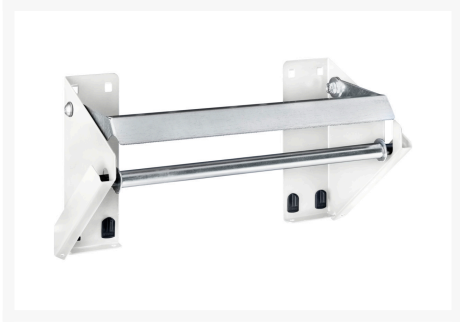

# 14022038.16V - perfo paper roll holder

## Short Description

perfo paper roll holder with tear-off plate  
WxDxH: 360x145x190mm RAL 7035

## Additional Information

Width	360
Depth	145
Height	190
Customs tariff number	94032080
Product material	Sheet steel
Product surface	Powder coated