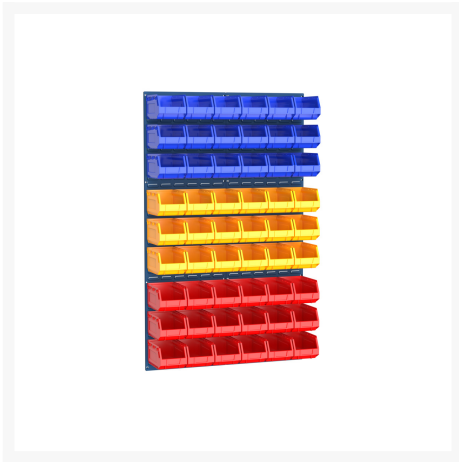

14030016. - Louvre panel and bin kit

Short Description

Louvre panel and bin kit 2x vertical 1.5M panels with 54 bins
WxH: 914x1486mm

Product Images

Additional Information

Number of panels	2
Width	457
Depth	255
Height	1486
Customs tariff number	94032080
Product material	Sheet steel
Product surface	Powder coated

Product Options

Name main colour:	Anthracite grey
	Crimson red
	Gentian blue
	Light grey