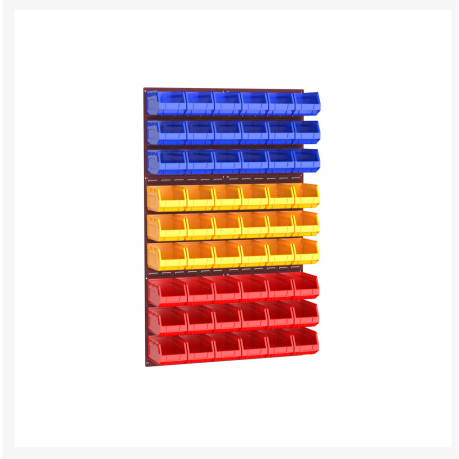

14030016. - Louvre panel and bin kit

Short Description

Louvre panel and bin kit 2x vertical 1.5M panels with 54 bins
WxH: 914x1486mm

Product Images

Additional Information

Number of panels	2
Width	457
Depth	255
Height	1486
Customs tariff number	94032080
Product material	Sheet steel
Product surface	Powder coated

Product Options

Name main colour:	Anthracite grey
	Crimson red
	Gentian blue
	Light grey