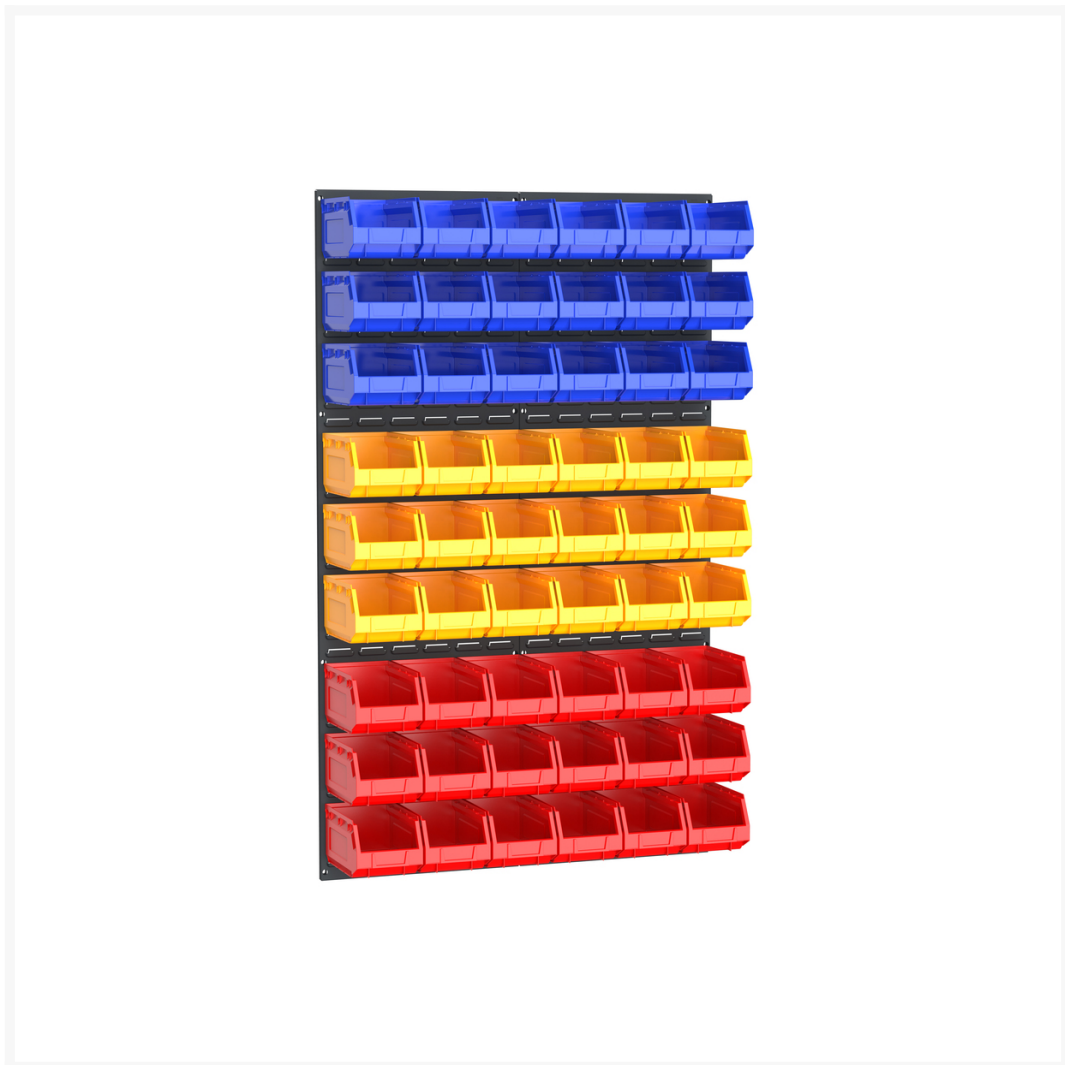

14030016. - Louvre panel and bin kit

Short Description

Louvre panel and bin kit 2x vertical 1.5M panels with 54 bins
WxH: 914x1486mm

Product Images

Additional Information

Number of panels	2
Width	457
Depth	255
Height	1486
Customs tariff number	94032080
Product material	Sheet steel
Product surface	Powder coated

Product Options

Name main colour:	Anthracite grey
	Crimson red
	Gentian blue
	Light grey