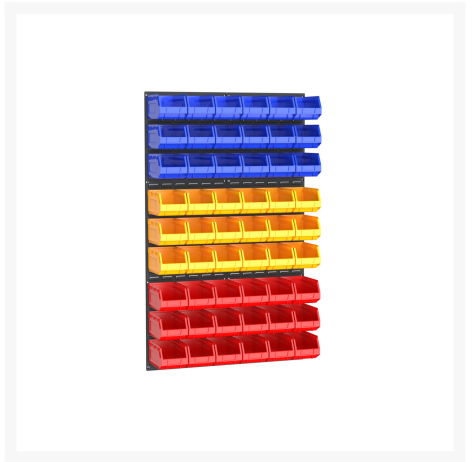

14030016. - Louvre panel and bin kit

Short Description

Louvre panel and bin kit 2x vertical 1.5M panels with 54 bins
WxH: 914x1486mm

Product Images

Additional Information

Number of panels	2
Width	457
Depth	255
Height	1486
Customs tariff number	94032080
Product material	Sheet steel
Product surface	Powder coated

Product Options

Name main colour:	Anthracite grey
	Crimson red
	Gentian blue
	Light grey