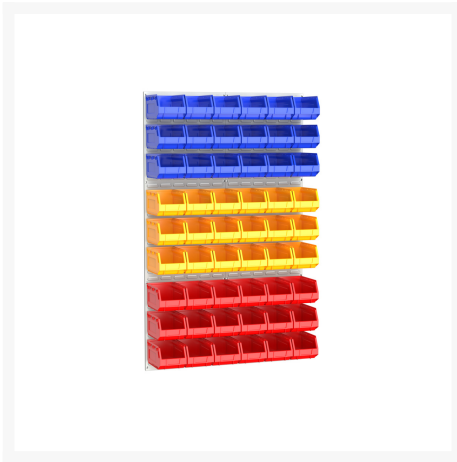

14030016. - Louvre panel and bin kit

Short Description

Louvre panel and bin kit 2x vertical 1.5M panels with 54 bins
WxH: 914x1486mm

Product Images

Additional Information

Number of panels	2
Width	457
Depth	255
Height	1486
Customs tariff number	94032080
Product material	Sheet steel
Product surface	Powder coated

Product Options

Name main colour:	Anthracite grey
	Crimson red
	Gentian blue
	Light grey