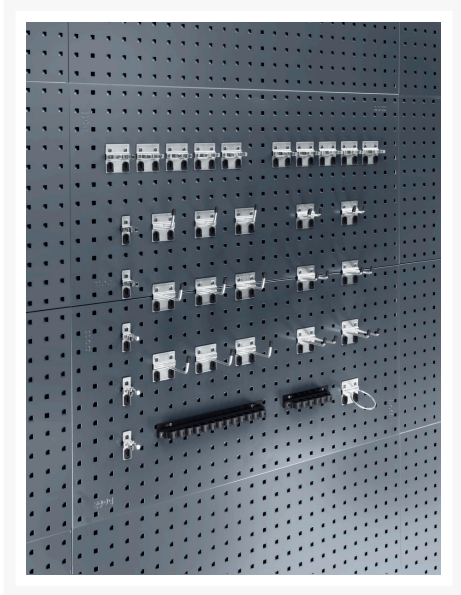

02513017.19 - Tilt box 6 compartments

Short Description

Tilt box 6 compartments with perfo holding brackets
WxDxH: 600x96x112mm plastic / RAL 7016

Product Images

Additional Information

Width	600
Depth	96
Height	112
Customs tariff number	39231090
Product material	Plastic