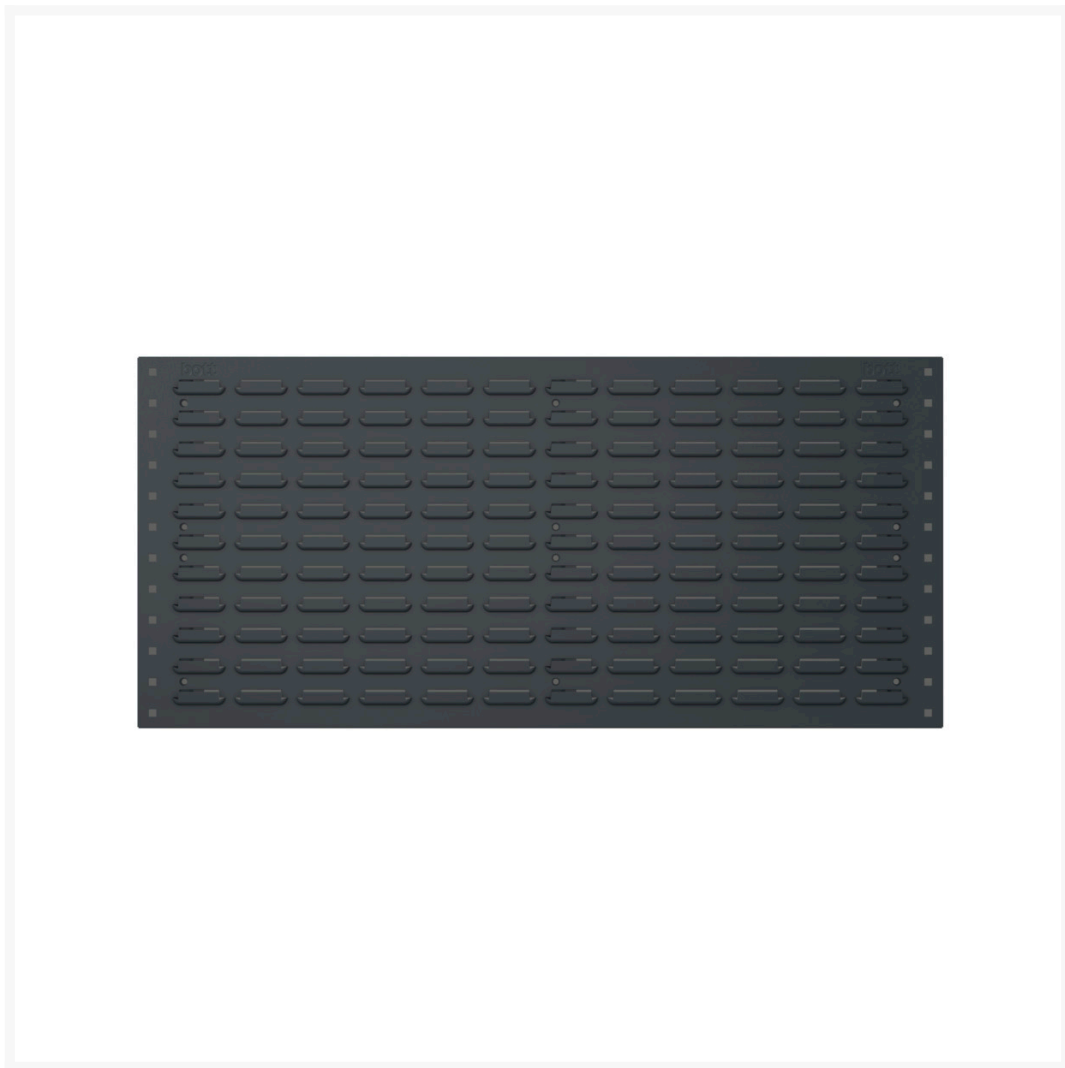

# 14025139. - Louvre panel

## Short Description

---

Louvre panel horizontal  
WxDxH: 991x19x457mm

## Additional Information

Width	991
Depth	13
Height	457
Customs tariff number	94039010
Product material	Sheet steel
Product surface	Powder coated

## Product Options

---

Name main colour:	Anthracite grey
	Crimson red
	Gentian blue
	Light grey