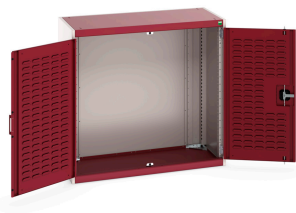

40013014. - cubio cupboard

Short Description

cubio cupboard with louvre doors
WxDxH: 1050x525x1000mm

Product Images

Additional Information

Door type	Louvre
Width	1050
Depth	525
Height	1000
Customs tariff number	94032080
Product material	Sheet steel
Product surface	Powder coated

Product Options

Colour:	Anthracite grey / Anthracite grey
	Light grey / Anthracite grey
	Light grey / Gentian blue
	Light grey / Light grey
	Light grey / Crimson red