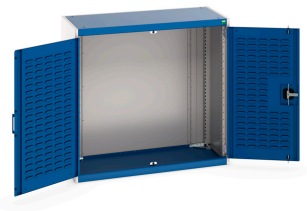

40013014. - cubio cupboard

Short Description

cubio cupboard with louvre doors
WxDxH: 1050x525x1000mm

Product Images

Additional Information

Door type	Louvre
Width	1050
Depth	525
Height	1000
Customs tariff number	94032080
Product material	Sheet steel
Product surface	Powder coated

Product Options

Colour:	Anthracite grey / Anthracite grey
	Light grey / Anthracite grey
	Light grey / Gentian blue
	Light grey / Light grey
	Light grey / Crimson red