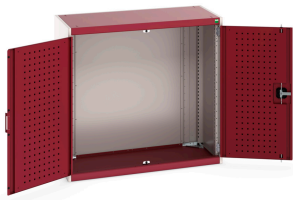

40013013. - cubio cupboard

Short Description

cubio cupboard with perfo doors
WxDxH: 1050x525x1000mm

Product Images

Additional Information

Door type	Perfo
Width	1050
Depth	525
Height	1000
Customs tariff number	94032080
Product material	Sheet steel
Product surface	Powder coated

Product Options

Colour:	Anthracite grey / Anthracite grey
	Light grey / Anthracite grey
	Light grey / Gentian blue
	Light grey / Light grey
	Light grey / Crimson red