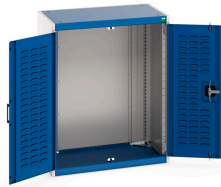

40012054. - cubio cupboard

Short Description

cubio cupboard with louvre doors
WxDxH: 800x525x1000mm

Product Images

Additional Information

Door type	Louvre
Width	800
Depth	525
Height	1000
Customs tariff number	94032080
Product material	Sheet steel
Product surface	Powder coated

Product Options

Colour:	Anthracite grey / Anthracite grey
	Light grey / Anthracite grey
	Light grey / Gentian blue
	Light grey / Light grey
	Light grey / Crimson red