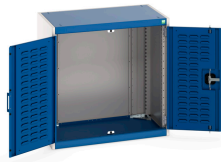

40012050. - cubio cupboard

Short Description

cubio cupboard with louvre doors
WxDxH: 800x525x800mm

Product Images

Additional Information

Door type	Louvre
Width	800
Depth	525
Height	800
Customs tariff number	94032080
Product material	Sheet steel
Product surface	Powder coated

Product Options

Colour:	Anthracite grey / Anthracite grey
	Light grey / Anthracite grey
	Light grey / Gentian blue
	Light grey / Light grey
	Light grey / Crimson red