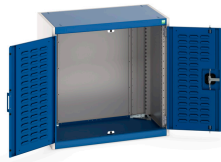

## Short Description

cubio cupboard with louvre doors  
WxDxH: 800x525x800mm

## Additional Information

---

Door type	Louvre
Width	800
Depth	525
Height	800
Customs tariff number	94032080
Product material	Sheet steel
Product surface	Powder coated