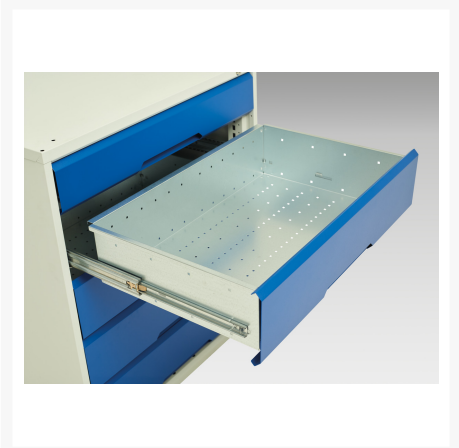

16926771. - verso ventilated door kitted cupboard

Short Description

verso ventilated door kitted cupboard with 1 shelf, 1 rail
WxDxH: 1050x550x2000mm

Product Images

Additional Information

Door type	Ventilated
Door height 1	1925 mm
Shelf load capacity	75kg
Width	1050
Depth	550
Height	2000
Customs tariff number	94032080
Product material	Sheet steel
Product surface	Powder coated

Product Options

Colour:	Light grey / Anthracite grey
	Light grey / Gentian blue
	Light grey / Light grey
	Light grey / Crimson red