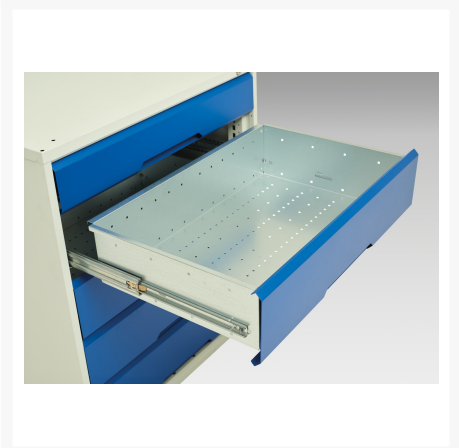

16926766. - verso ventilated door kitted cupboard

Short Description

verso ventilated door kitted cupboard with 2 shelves, 8 drawers & partition
WxDxH: 1050x550x1000mm

Product Images

Additional Information

Drawer load capacity	75 kg
Drawer height 1	100mm
Drawer 1 Internal Dimensions	930mm x 430mm x 75mm
Drawer height 2	100mm
Drawer 2 Internal Dimensions	930mm x 430mm x 75mm
Drawer height 3	100mm
Drawer 3 Internal Dimensions	930mm x 430mm x 75mm
Drawer height 4	125mm
Drawer 4 Internal Dimensions	930mm x 430mm x 100mm
Drawer height 5	125mm
Drawer 5 Internal Dimensions	930mm x 430mm x 100mm
Drawer height 6	125mm
Drawer 6 Internal Dimensions	930mm x 430mm x 100mm
Drawer height 7	125mm
Drawer 7 Internal Dimensions	930mm x 430mm x 100mm
Drawer height 8	125mm
Drawer 8 Internal Dimensions	930mm x 430mm x 100mm
Door type	Ventilated
Door height 1	925 mm
Shelf load capacity	75kg
Width	1050
Depth	550
Height	1000
Customs tariff number	94032080
Product material	Sheet steel
Product surface	Powder coated

Product Options

Colour:	Light grey / Anthracite grey
---------	------------------------------

	Light grey / Gentian blue
--	---------------------------

	Light grey / Light grey
--	-------------------------