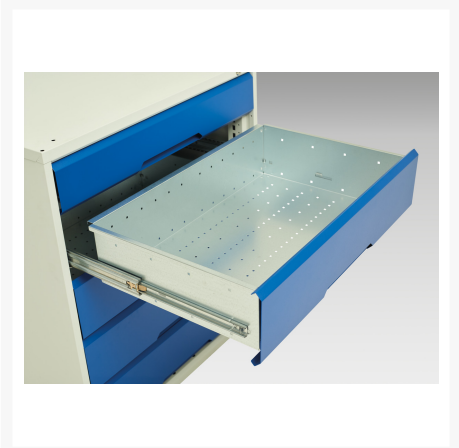

# 16926765. - verso ventilated door kitted cupboard

## Short Description

verso ventilated door kitted cupboard with 2 shelves, 8 drawers & partition  
WxDxH: 1050x550x1000mm

## Additional Information

Drawer load capacity	75 kg
Drawer height 1	100mm
Drawer 1 Internal Dimensions	930mm x 430mm x 75mm
Drawer height 2	100mm
Drawer 2 Internal Dimensions	930mm x 430mm x 75mm
Drawer height 3	175mm
Drawer 3 Internal Dimensions	930mm x 430mm x 150mm
Drawer height 4	175mm
Drawer 4 Internal Dimensions	930mm x 430mm x 150mm
Drawer height 5	100mm
Drawer 5 Internal Dimensions	930mm x 430mm x 75mm
Drawer height 6	100mm
Drawer 6 Internal Dimensions	930mm x 430mm x 75mm
Drawer height 7	175mm
Drawer 7 Internal Dimensions	930mm x 430mm x 150mm
Drawer height 8	175mm
Drawer 8 Internal Dimensions	930mm x 430mm x 150mm
Door type	Ventilated
Door height 1	925 mm
Shelf load capacity	75kg
Width	1050
Depth	550
Height	1000
Customs tariff number	94032080
Product material	Sheet steel
Product surface	Powder coated

## Product Options

---

Colour: Light grey / Anthracite grey

Light grey / Gentian blue

Light grey / Light grey

Light grey / Crimson red