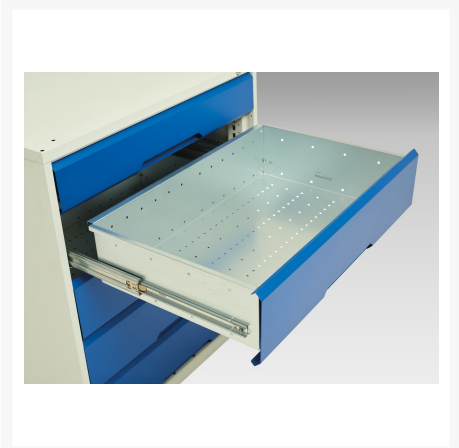

16926764. - verso ventilated door kitted cupboard

Short Description

verso ventilated door kitted cupboard with 2 shelves, 4 drawers & partition
WxDxH: 1050x550x1000mm

Product Images

Additional Information

Drawer load capacity	75 kg
Drawer height 1	100mm
Drawer 1 Internal Dimensions	930mm x 430mm x 75mm
Drawer height 2	175mm
Drawer 2 Internal Dimensions	930mm x 430mm x 75mm
Drawer height 3	100mm
Drawer 3 Internal Dimensions	930mm x 430mm x 75mm
Drawer height 4	175mm
Drawer 4 Internal Dimensions	930mm x 430mm x 150mm
Door type	Ventilated
Door height 1	925 mm
Shelf load capacity	75kg
Width	1050
Depth	550
Height	1000
Customs tariff number	94032080
Product material	Sheet steel
Product surface	Powder coated

Product Options

Colour:	Light grey / Anthracite grey
	Light grey / Gentian blue
	Light grey / Light grey
	Light grey / Crimson red