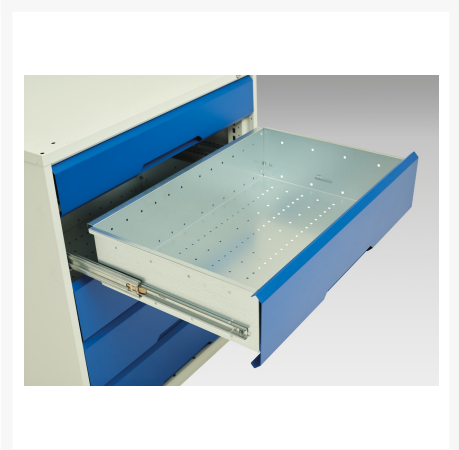

# 16926583. - verso kitted cupboard

## Short Description

verso kitted cupboard with 4 shelves, 8 drawers  
WxDxH: 1050x550x2000mm

## Additional Information

---

Door type	Plain
Door height 1	1925 mm
Shelf load capacity	75kg
Width	1050
Depth	550
Height	2000
Customs tariff number	94032080
Product material	Sheet steel
Product surface	Powder coated