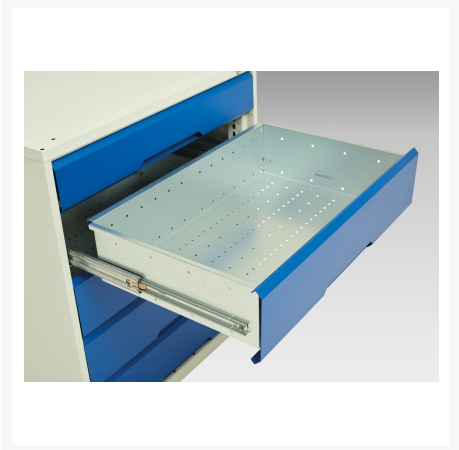

16926581. - verso kitted cupboard

Short Description

verso kitted cupboard with 3 shelves, 4 drawers, 1 rail
WxDxH: 1050x550x2000mm

Product Images

Additional Information

Drawer load capacity	75 kg
Drawer height 1	100mm
Drawer 1 Internal Dimensions	930mm x 430mm x 75mm
Drawer height 2	175mm
Drawer 2 Internal Dimensions	930mm x 430mm x 75mm
Drawer height 3	175mm
Drawer 3 Internal Dimensions	930mm x 430mm x 150mm
Drawer height 4	175mm
Drawer 4 Internal Dimensions	930mm x 430mm x 150mm
Door type	Plain
Door height 1	1925 mm
Shelf load capacity	75kg
Width	1050
Depth	550
Height	2000
Customs tariff number	94032080
Product material	Sheet steel
Product surface	Powder coated

Product Options

Colour:	Light grey / Anthracite grey
	Light grey / Gentian blue
	Light grey / Light grey
	Light grey / Crimson red