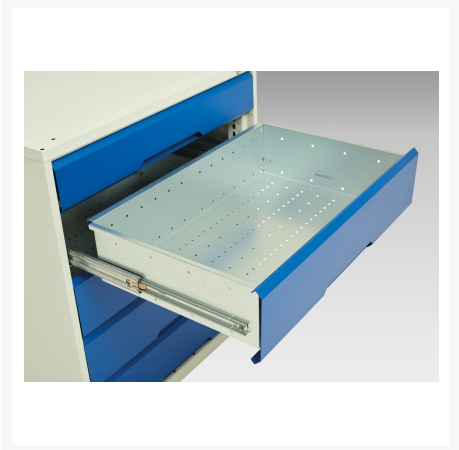

16926558. - verso kitted cupboard

Short Description

verso kitted cupboard with 2 shelves, 8 drawers
WxDxH: 1050x550x1000mm

Product Images

Additional Information

Drawer load capacity	75 kg
Drawer height 1	100mm
Drawer 1 Internal Dimensions	930mm x 430mm x 75mm
Drawer height 2	100mm
Drawer 2 Internal Dimensions	930mm x 430mm x 75mm
Drawer height 3	100mm
Drawer 3 Internal Dimensions	930mm x 430mm x 75mm
Drawer height 4	125mm
Drawer 4 Internal Dimensions	930mm x 430mm x 100mm
Drawer height 5	125mm
Drawer 5 Internal Dimensions	930mm x 430mm x 100mm
Drawer height 6	125mm
Drawer 6 Internal Dimensions	930mm x 430mm x 100mm
Drawer height 7	125mm
Drawer 7 Internal Dimensions	930mm x 430mm x 100mm
Drawer height 8	125mm
Drawer 8 Internal Dimensions	930mm x 430mm x 100mm
Door type	Plain
Door height 1	925 mm
Shelf load capacity	75kg
Width	1050
Depth	550
Height	1000
Customs tariff number	94032080
Product material	Sheet steel
Product surface	Powder coated

Product Options

Colour:	Light grey / Anthracite grey
---------	------------------------------

	Light grey / Gentian blue
--	---------------------------

	Light grey / Light grey
--	-------------------------

	Light grey / Crimson red
--	--------------------------