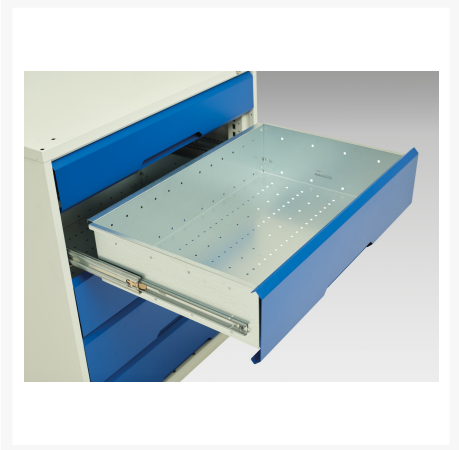

# 16926557. - verso kitted cupboard

## Short Description

verso kitted cupboard with 2 shelves, 8 drawers  
WxDxH: 1050x550x1000mm

## Additional Information

---

Door type	Plain
Door height 1	925 mm
Shelf load capacity	75kg
Width	1050
Depth	550
Height	1000
Customs tariff number	94032080
Product material	Sheet steel
Product surface	Powder coated