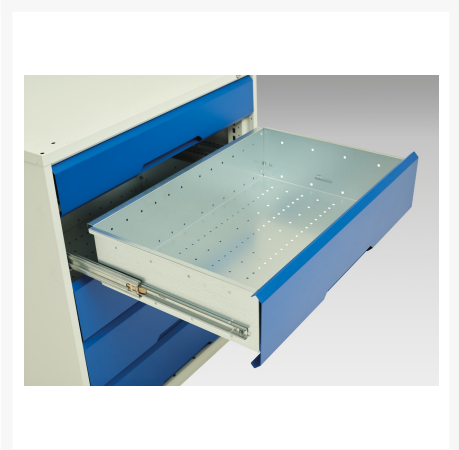

16926557. - verso kitted cupboard

Short Description

verso kitted cupboard with 2 shelves, 8 drawers
WxDxH: 1050x550x1000mm

Product Images

Additional Information

Door type	Plain
Door height 1	925 mm
Shelf load capacity	75kg
Width	1050
Depth	550
Height	1000
Customs tariff number	94032080
Product material	Sheet steel
Product surface	Powder coated

Product Options

Colour:	Light grey / Anthracite grey
	Light grey / Gentian blue
	Light grey / Light grey
	Light grey / Crimson red