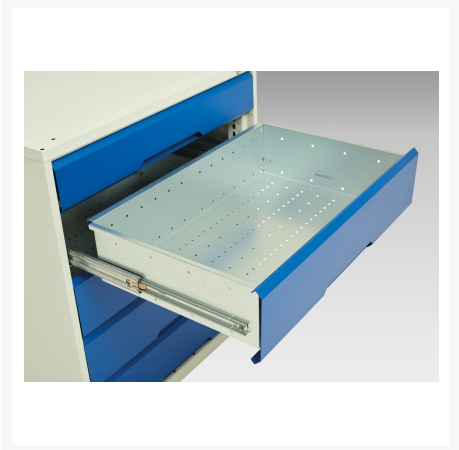

16926556. - verso kitted cupboard

Short Description

verso kitted cupboard with 2 shelves, 4 drawers
WxDxH: 1050x550x1000mm

Product Images

Additional Information

Drawer load capacity	75 kg
Drawer height 1	100mm
Drawer 1 Internal Dimensions	930mm x 430mm x 75mm
Drawer height 2	175mm
Drawer 2 Internal Dimensions	930mm x 430mm x 75mm
Drawer height 3	100mm
Drawer 3 Internal Dimensions	930mm x 430mm x 75mm
Drawer height 4	175mm
Drawer 4 Internal Dimensions	930mm x 430mm x 150mm
Door type	Plain
Door height 1	925 mm
Shelf load capacity	75kg
Width	1050
Depth	550
Height	1000
Customs tariff number	94032080
Product material	Sheet steel
Product surface	Powder coated

Product Options

Colour:	Light grey / Anthracite grey
	Light grey / Gentian blue
	Light grey / Light grey
	Light grey / Crimson red