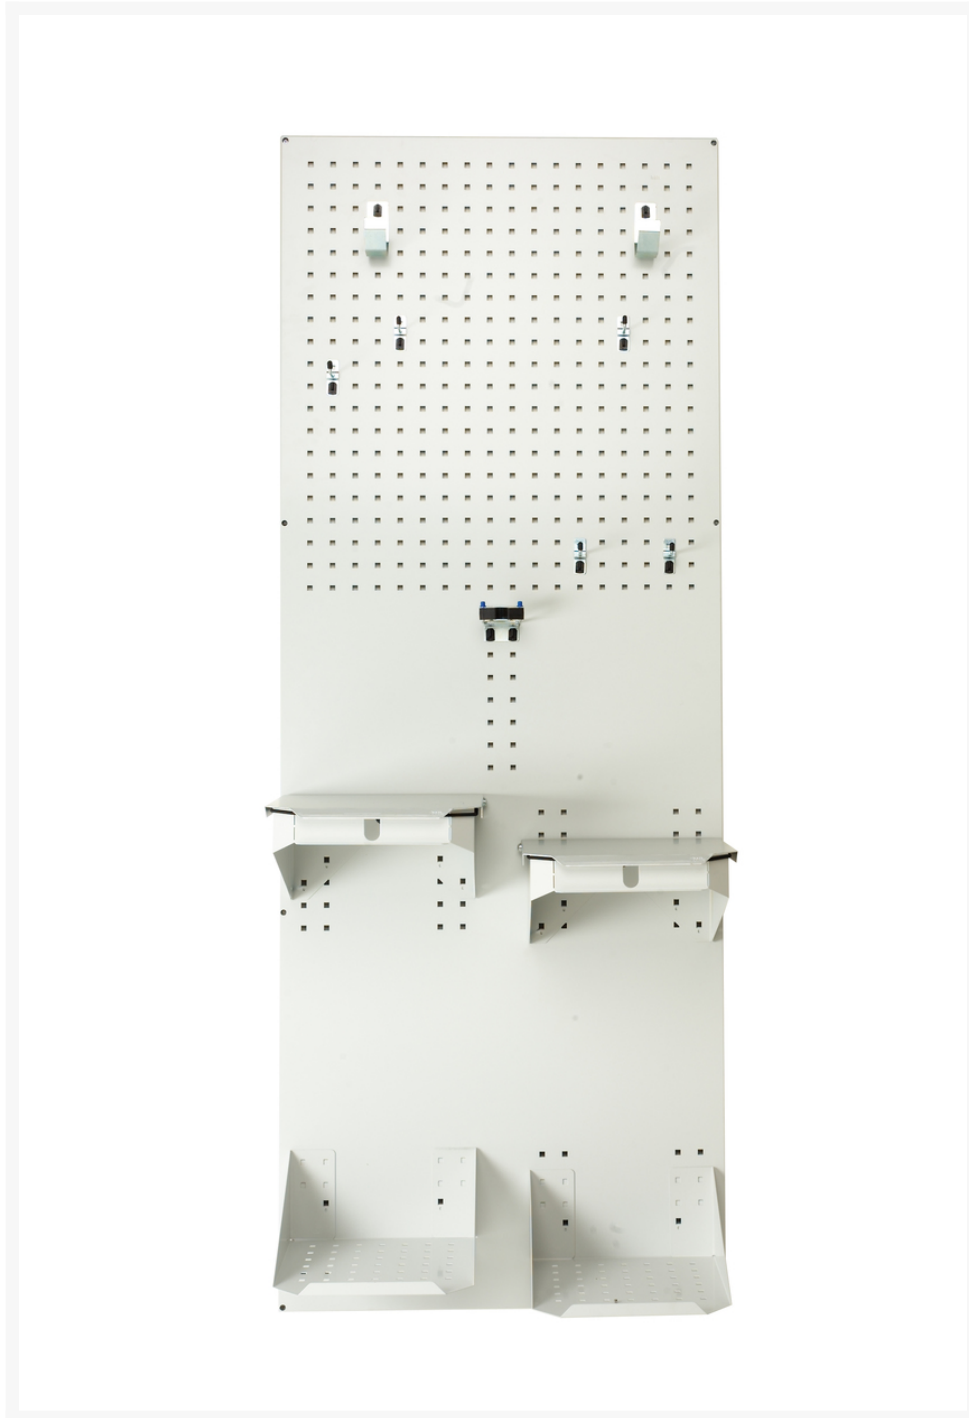

14030197 - Cleaning station panel

Short Description

Cleaning station panel with bins and hooks
RAL 7035

Product Images

Additional Information

Width	1050
Depth	650
Height	27
Customs tariff number	94032080
Product material	Sheet steel
Product surface	Powder coated