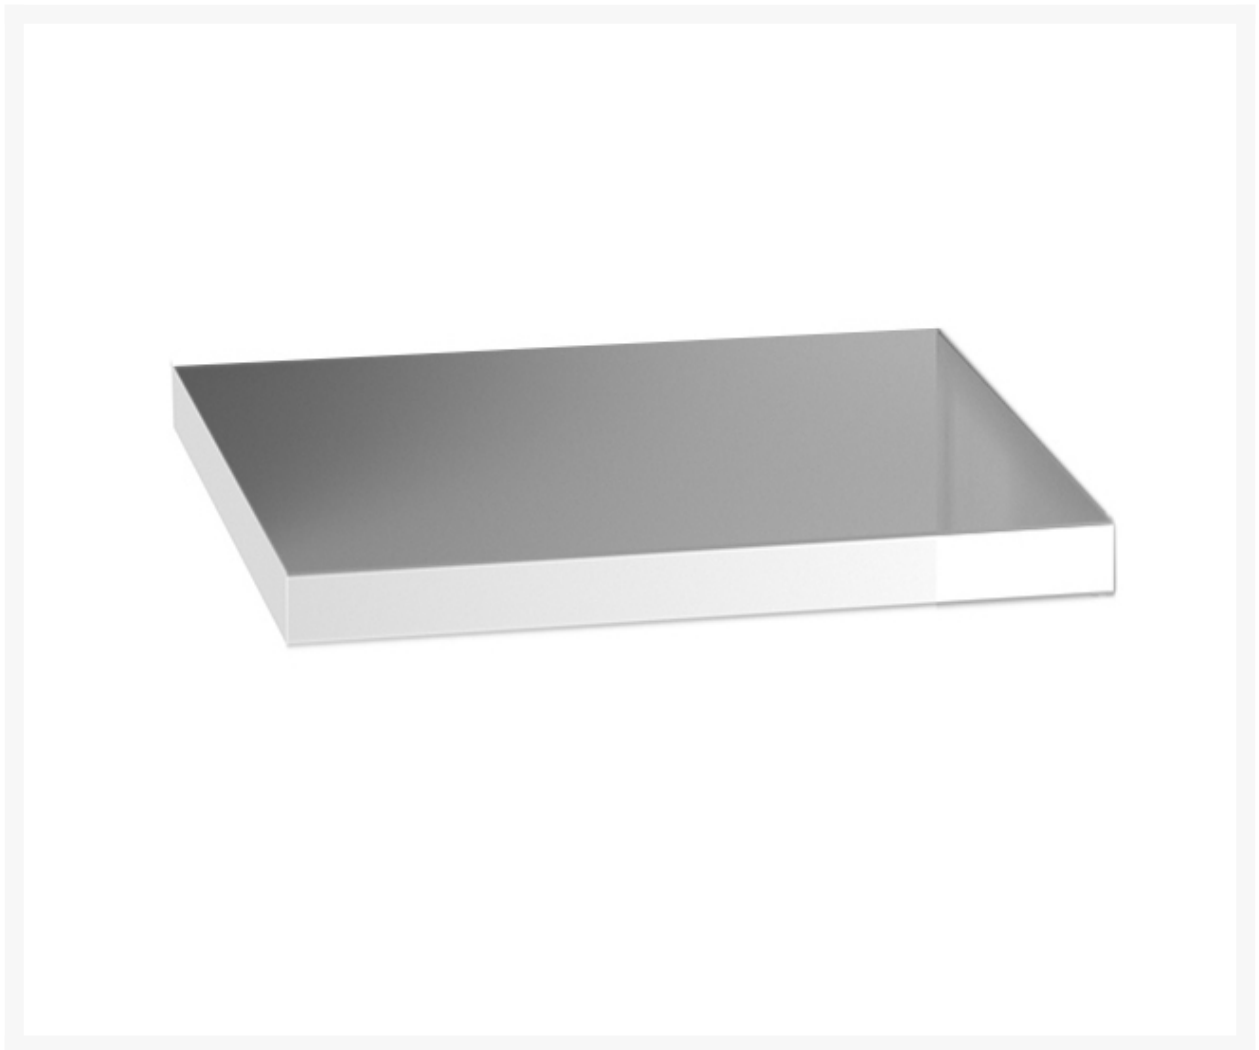

16926910.51 - verso shelf kit

Short Description

verso shelf kit for cupboard -
WxD: 525x350mm galvanised steel

Product Images

Additional Information

Shelf load capacity	75kg
Width	525
Depth	312
Height	25
Customs tariff number	94032080
Product material	Sheet steel
Product surface	Galvanised