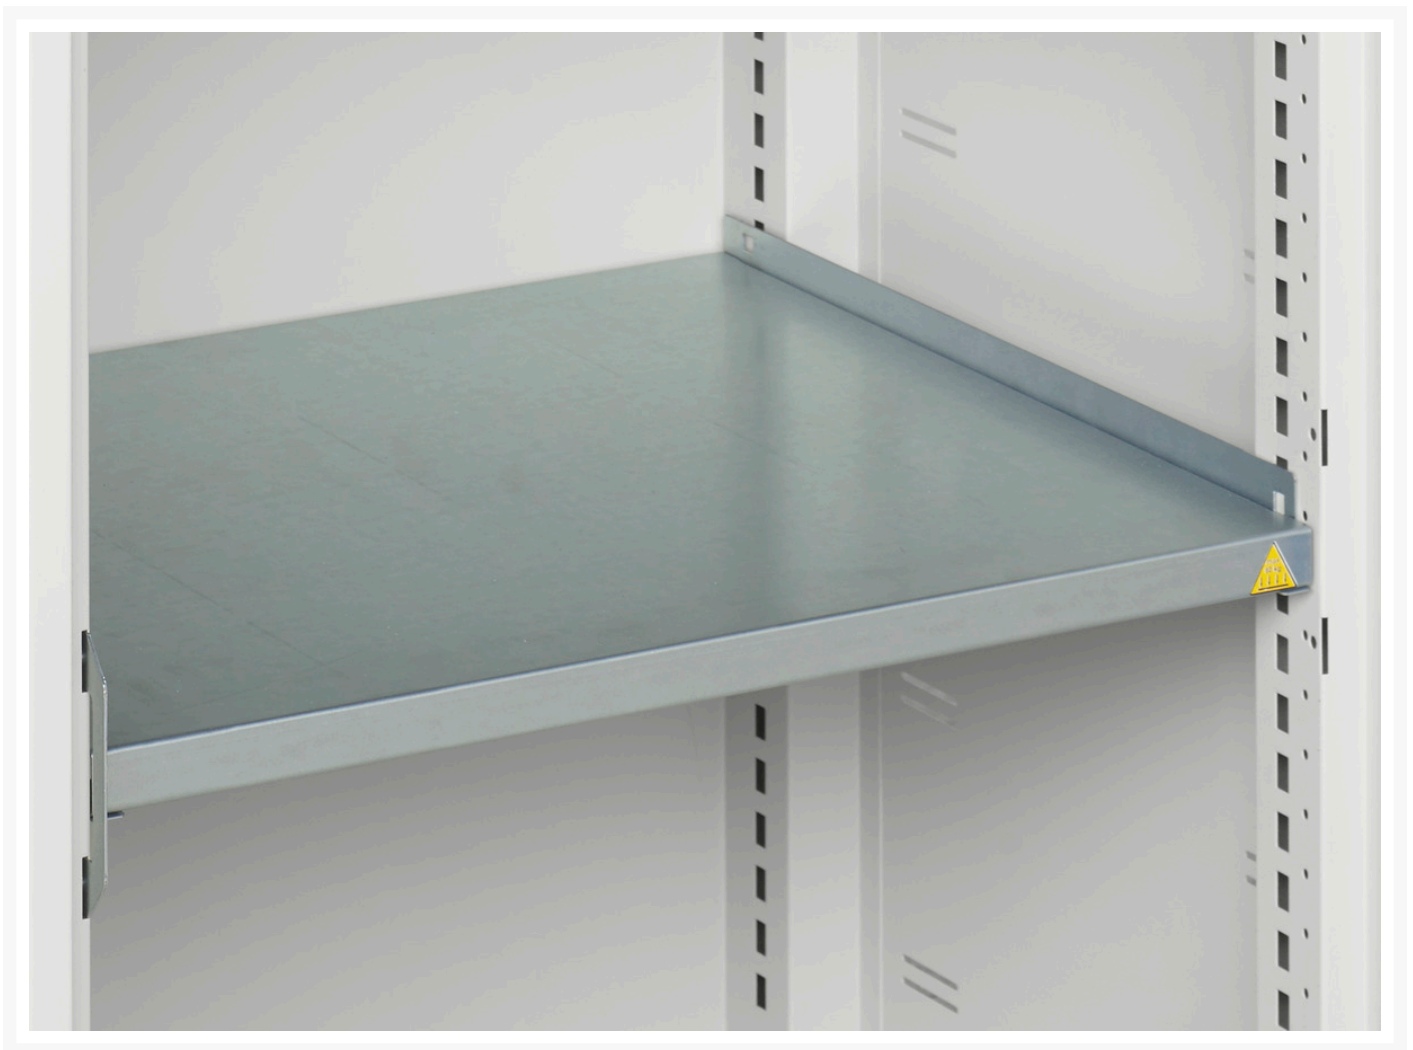

# 16926912.51 - verso shelf kit

## Short Description

verso shelf kit for cupboard -  
WxD: 525x550mm galvanised steel

## Additional Information

---

Shelf load capacity	75kg
Width	525
Depth	512
Height	25
Customs tariff number	94032080
Product material	Sheet steel
Product surface	Galvanised