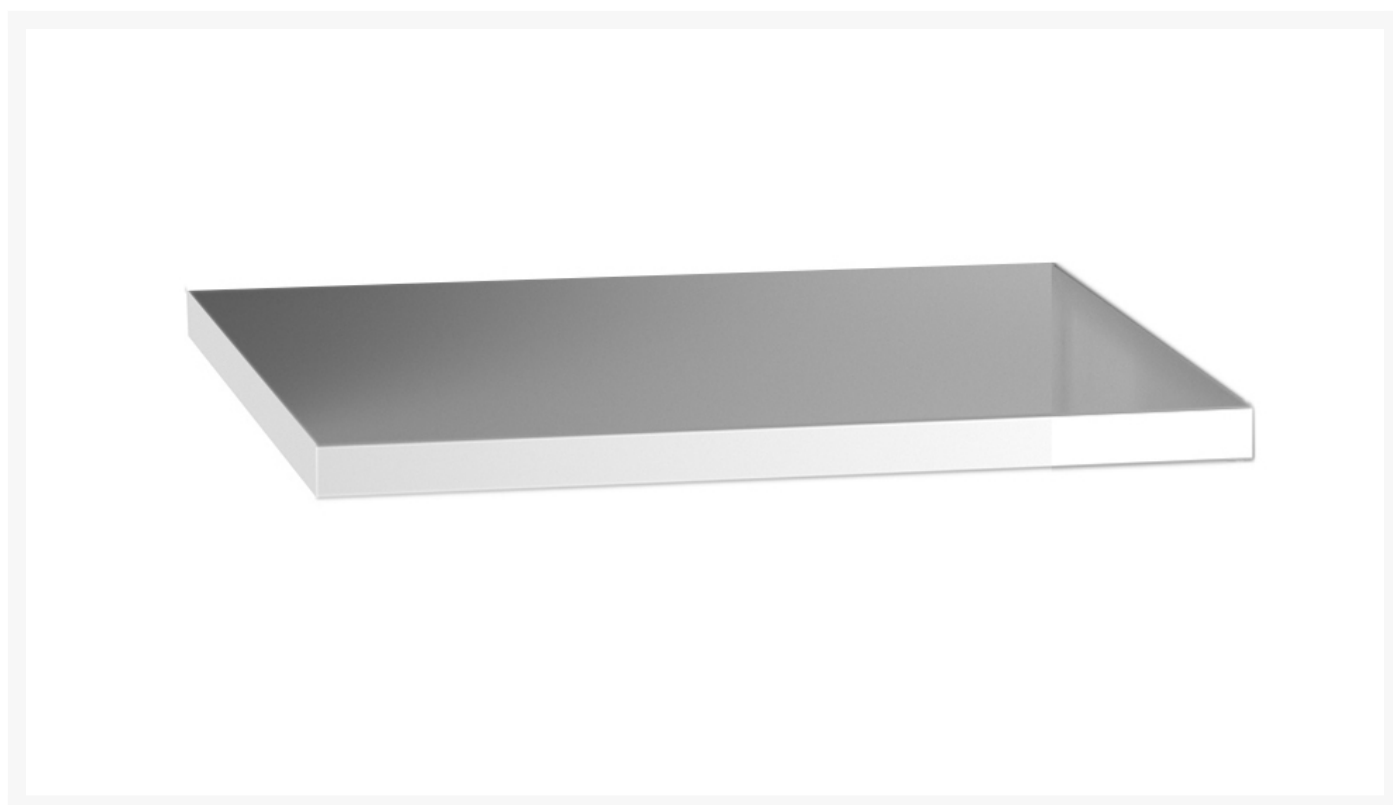

16926915.51 - verso shelf kit

Short Description

verso shelf kit for cupboard -
WxD: 800x550mm galvanised steel

Product Images

Additional Information

Shelf load capacity	75kg
Width	800
Depth	512
Height	25
Customs tariff number	94032080
Product material	Sheet steel
Product surface	Galvanised