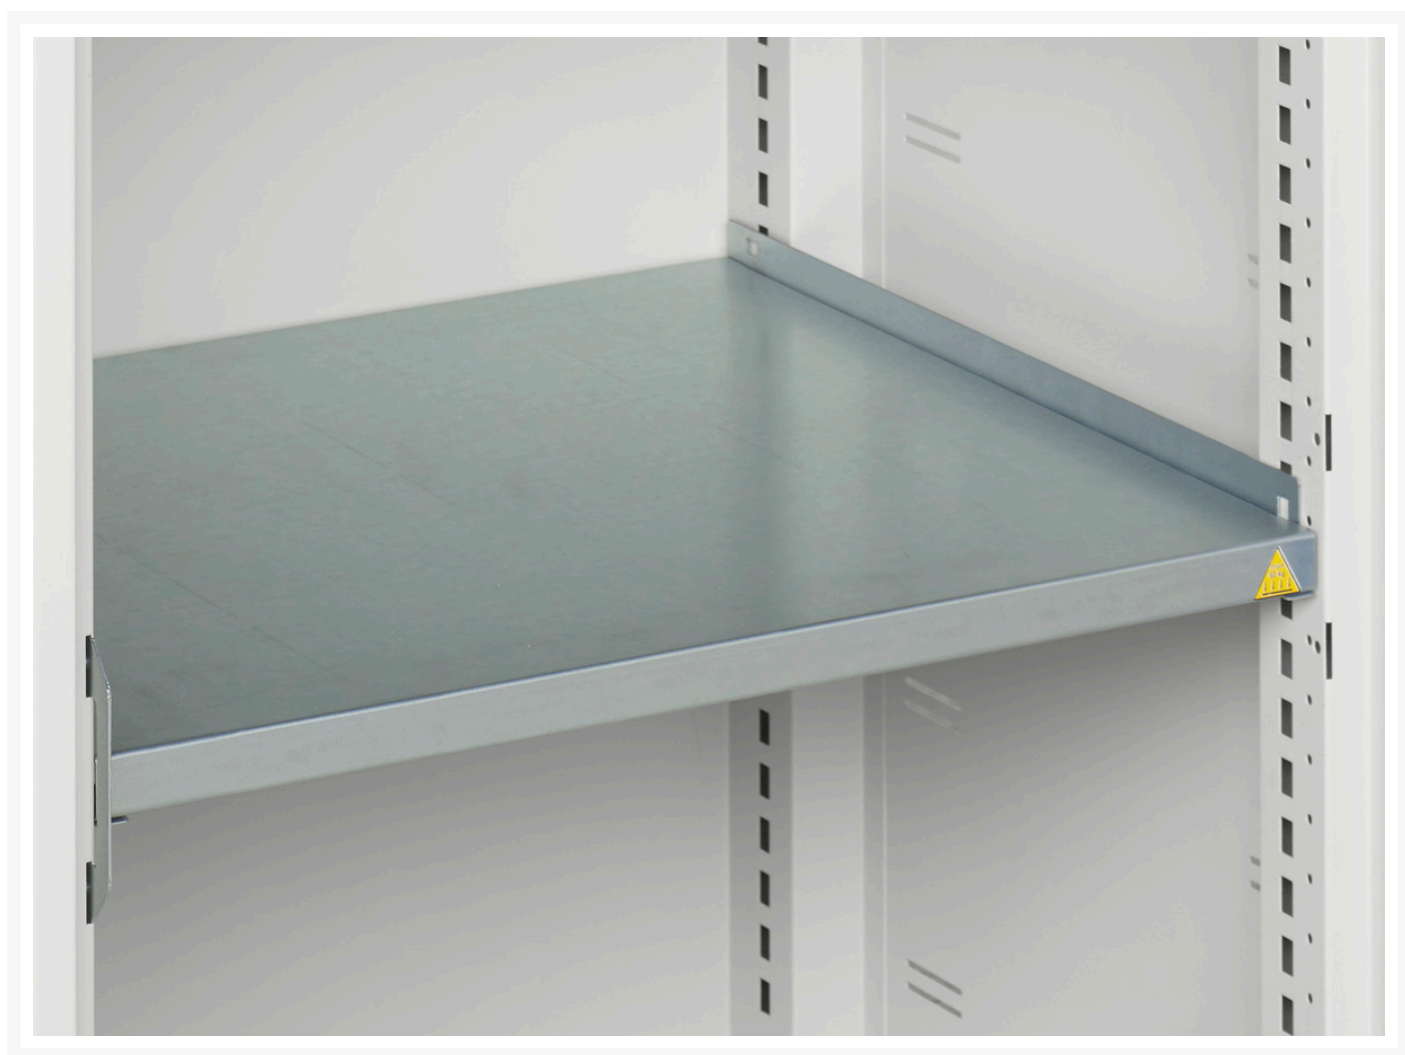

## 16926918.51 - verso shelf kit

### Short Description

verso shelf kit for cupboard -  
WxD: 1050x550mm galvanised steel

### Product Images

## Additional Information

---

Shelf load capacity	75kg
Width	1050
Depth	512
Height	25
Customs tariff number	94032080
Product material	Sheet steel
Product surface	Galvanised