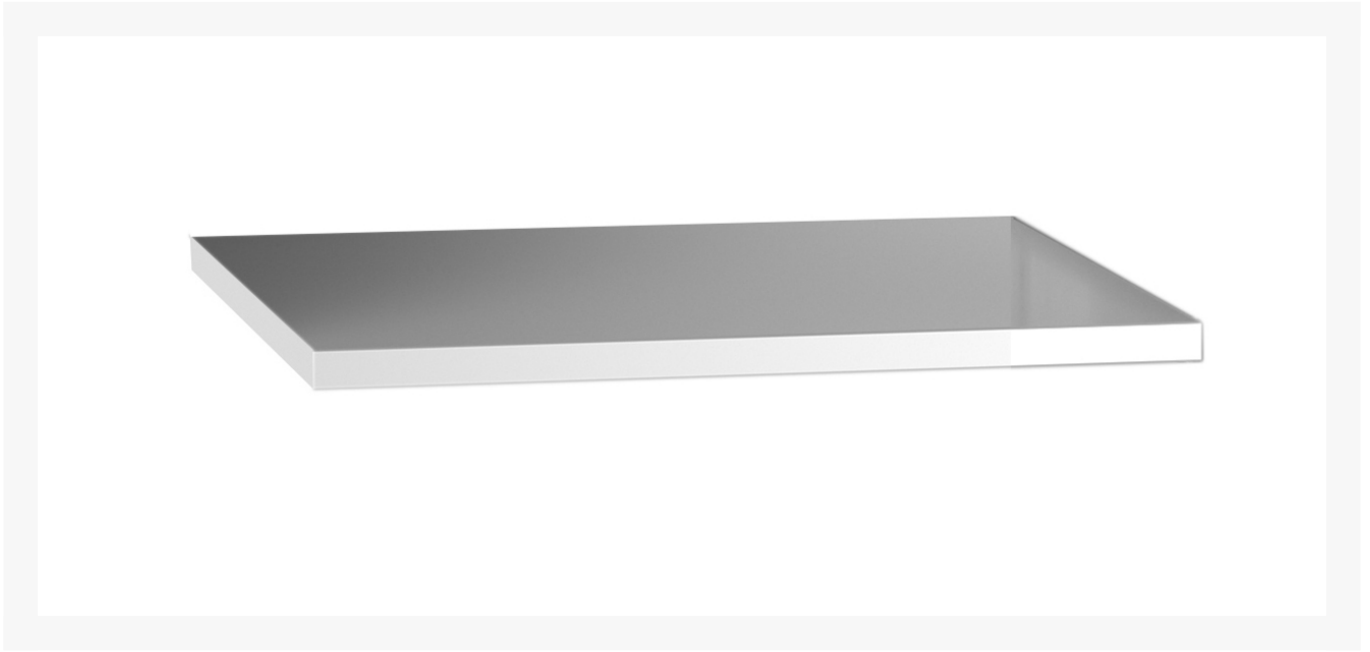

## 16926918.51 - verso shelf kit

### Short Description

verso shelf kit for cupboard -  
WxD: 1050x550mm galvanised steel

## Additional Information

---

Shelf load capacity	75kg
Width	1050
Depth	512
Height	25
Customs tariff number	94032080
Product material	Sheet steel
Product surface	Galvanised