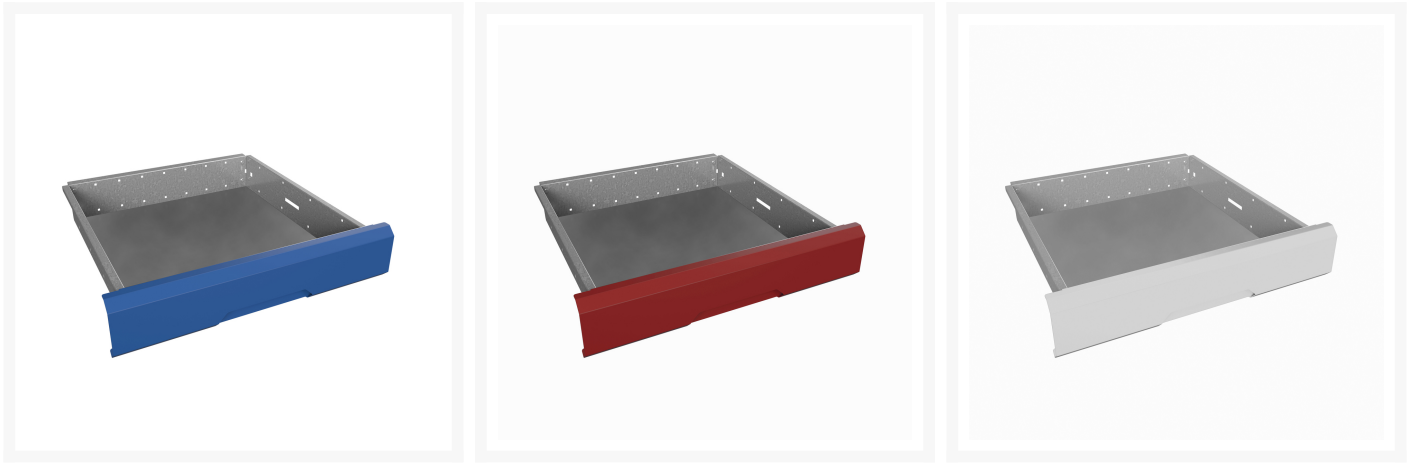

# 16926961. - verso internal drawer kit

## Short Description

verso internal drawer kit for cupboard -  
WxDxH: 525x550x125mm

## Additional Information

Width	525
Depth	550
Height	125
Customs tariff number	94032080
Product material	Sheet steel
Product surface	Powder coated

## Product Options

Colour:	Gentian blue
	Light grey / Anthracite grey
	Light grey / Light grey
	Light grey / Crimson red