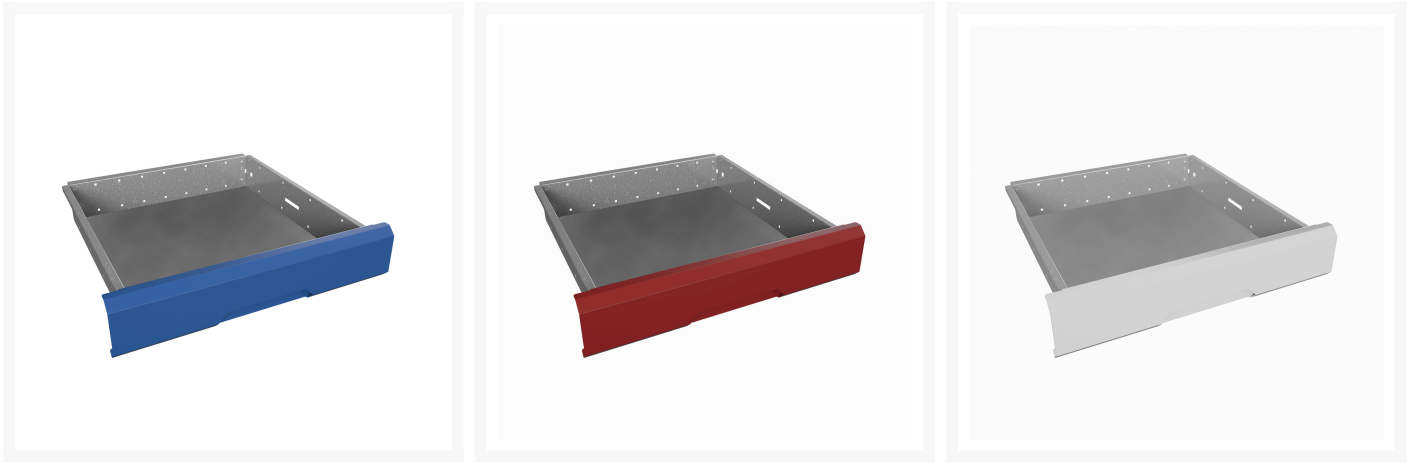

16926962. - verso internal drawer kit

Short Description

verso internal drawer kit for cupboard -
WxDxH: 525x550x175mm

Product Images

Additional Information

Width	525
Depth	550
Height	175
Customs tariff number	94032080
Product material	Sheet steel
Product surface	Powder coated

Product Options

Colour:	Light grey / Anthracite grey
	Light grey / Gentian blue
	Light grey / Light grey
	Light grey / Crimson red