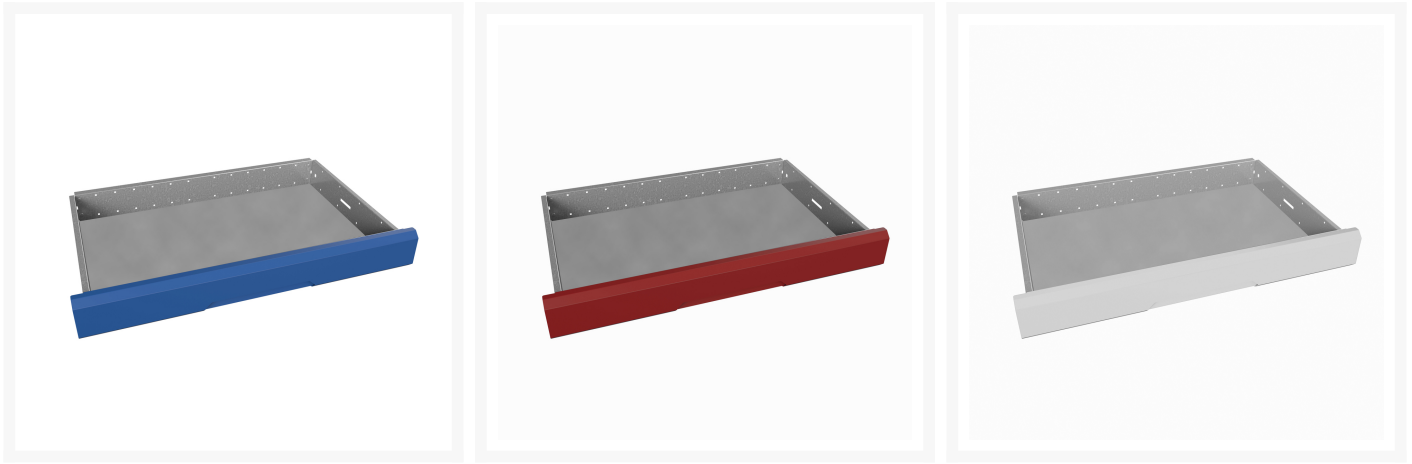

16926963. - verso internal drawer kit

Short Description

verso internal drawer kit for cupboard -
WxDxH: 800x550x100mm

Product Images

Additional Information

Width	800
Depth	550
Height	100
Customs tariff number	94032080
Product material	Sheet steel
Product surface	Powder coated

Product Options

Colour:	Light grey / Anthracite grey
	Light grey / Gentian blue
	Light grey / Light grey
	Light grey / Crimson red