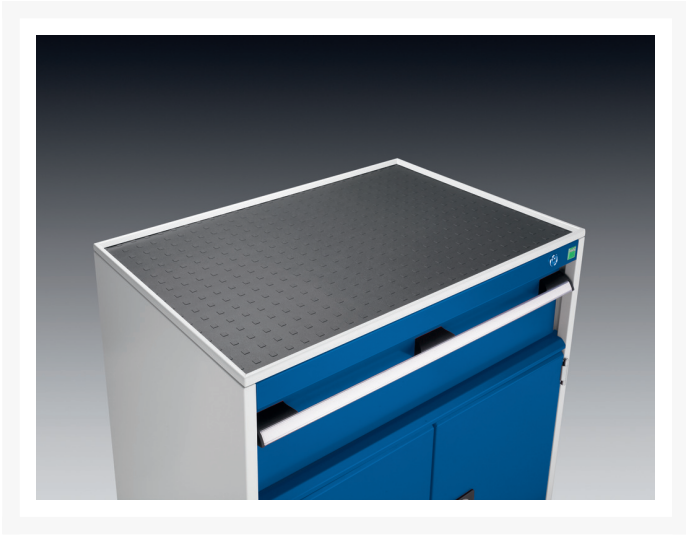

42102008.16V - cubio Top-tray

Short Description

cubio Top-tray with inlay mat
WxDxH: 650x650x15mm RAL 7035

Product Images

Additional Information

Width	650
Depth	650
Height	15
Customs tariff number	94032080
Product material	Sheet steel
Product surface	Powder coated