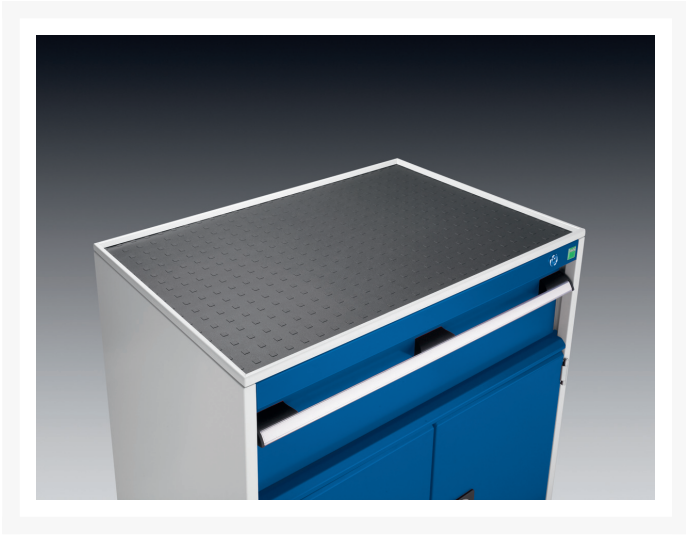

42102008.16V - cubio top tray with inlaid mat

Short Description

cubio top tray with inlaid mat for 650 x 650mm cabinet / cupboard
WxDxH: 650x650x15mm RAL 7035

Product Images

Additional Information

Width	650
Depth	650
Height	15
Customs tariff number	94032080
Product material	Sheet steel
Product surface	Powder coated