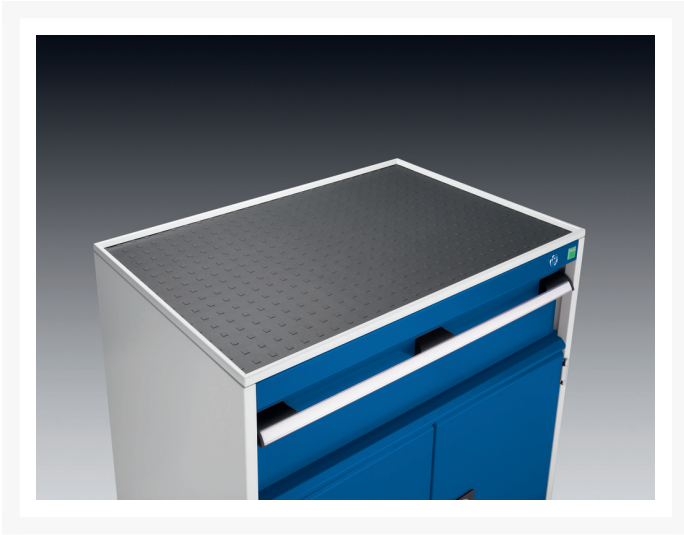

42102009.16V - cubio Top-tray

Short Description

cubio Top-tray with inlay mat
WxDxH: 650x750x15mm RAL 7035

Product Images

Additional Information

Width	650
Depth	750
Height	15
Customs tariff number	94032080
Product material	Sheet steel
Product surface	Powder coated