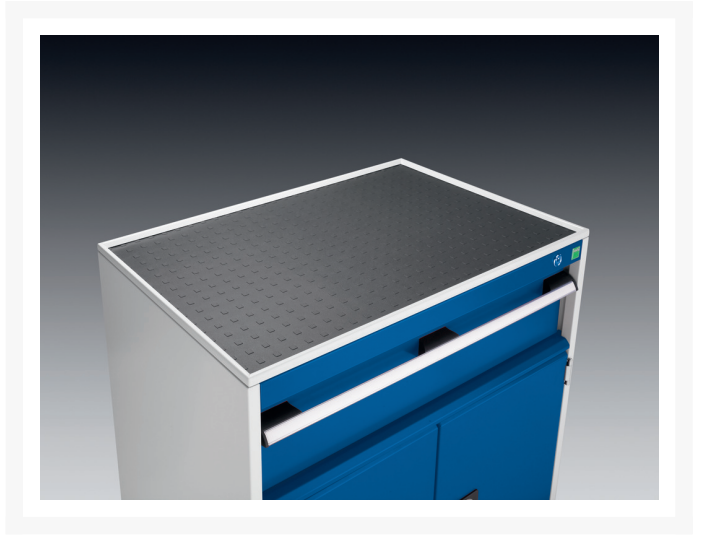

42102011.16V - cubio Top-tray

Short Description

cubio Top-tray with inlay mat
WxDxH: 800x525x15mm RAL 7035

Product Images

Additional Information

Width	800
Depth	525
Height	15
Customs tariff number	94032080
Product material	Sheet steel
Product surface	Powder coated