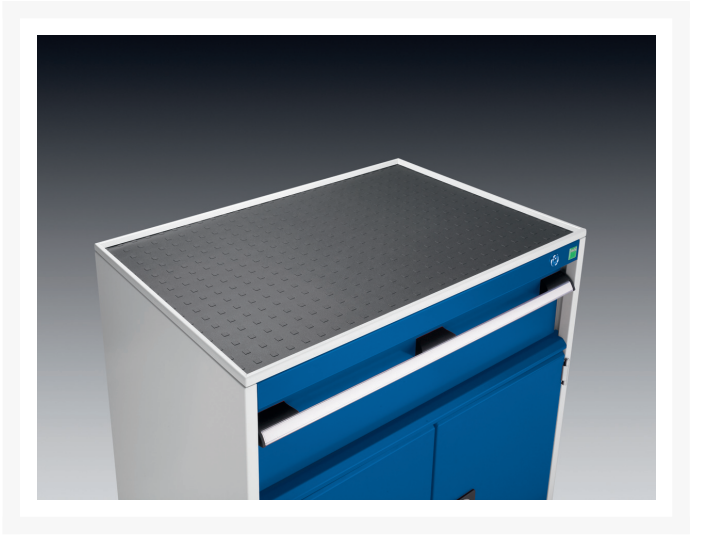

# 42102011.16V - cubio top tray with inlaid mat

## Short Description

cubio top tray with inlaid mat for 800 x 525mm cabinet / cupboard  
WxDxH: 800x525x15mm RAL 7035

## Additional Information

Width	800
Depth	525
Height	15
Customs tariff number	94032080
Product material	Sheet steel
Product surface	Powder coated