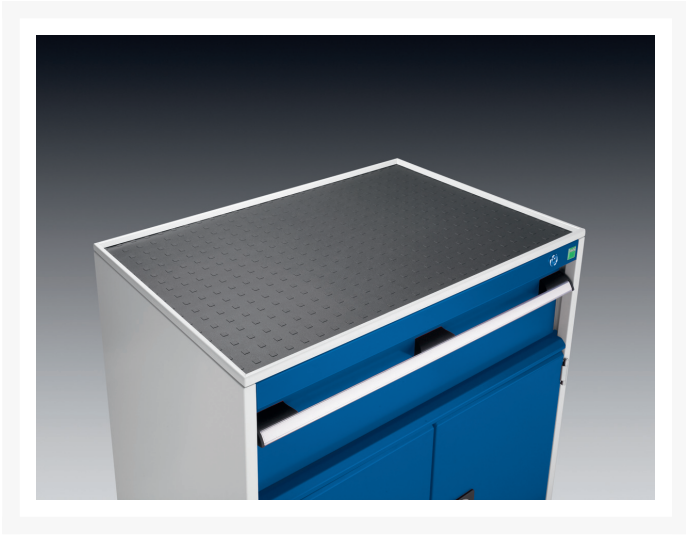

42102012.16V - cubio top tray with inlaid mat

Short Description

cubio top tray with inlaid mat for 800 x 650mm cabinet / cupboard
WxDxH: 800x650x15mm RAL 7035

Product Images

Additional Information

Width	800
Depth	650
Height	15
Customs tariff number	94032080
Product material	Sheet steel
Product surface	Powder coated