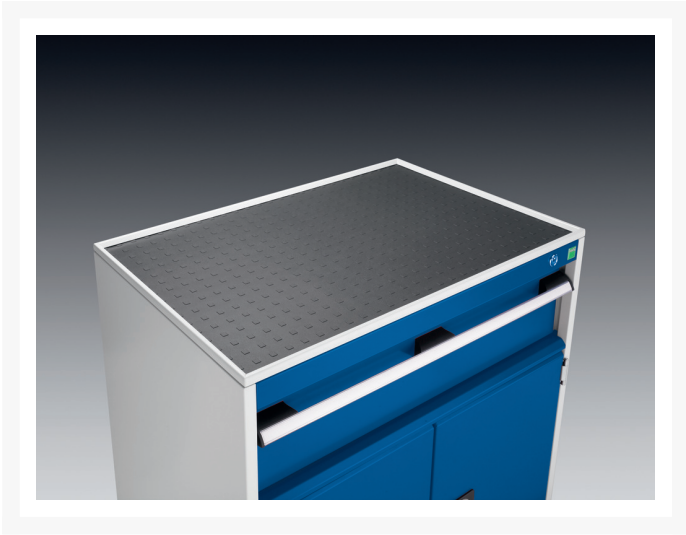

42102013.16V - cubio Top-tray

Short Description

cubio Top-tray with inlay mat
WxDxH: 800x750x15mm RAL 7035

Product Images

Additional Information

Width	800
Depth	750
Height	15
Customs tariff number	94032080
Product material	Sheet steel
Product surface	Powder coated