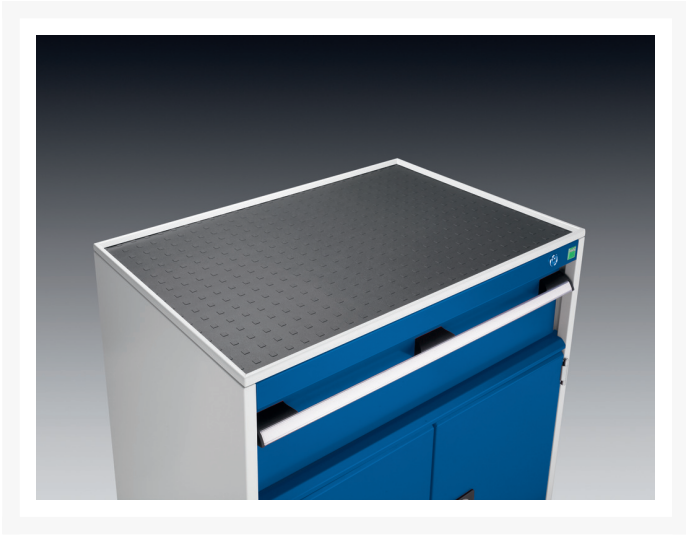

42102015.16V - cubio Top-tray

Short Description

cubio Top-tray with inlay mat
WxDxH: 1050x525x15mm RAL 7035

Product Images

Additional Information

Width	1050
Depth	525
Height	15
Customs tariff number	94032080
Product material	Sheet steel
Product surface	Powder coated