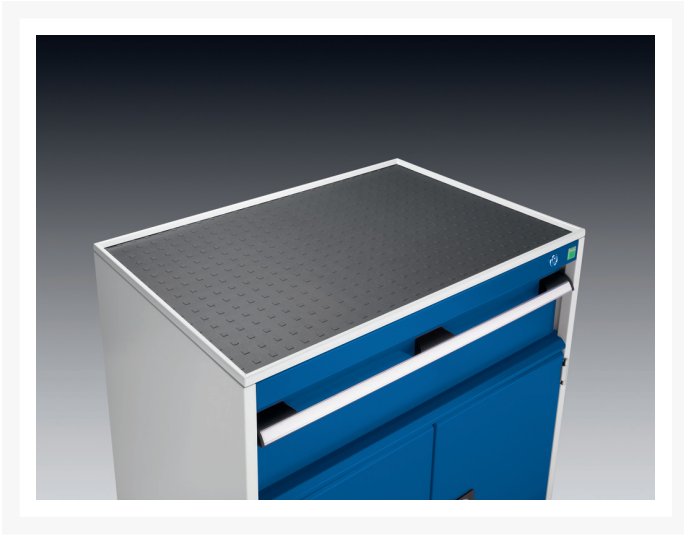

### Short Description

---

cubio Top-tray with inlay mat  
WxDxH: 1050x750x15mm RAL 7035

## Additional Information

Width	1050
Depth	750
Height	15
Customs tariff number	94032080
Product material	Sheet steel
Product surface	Powder coated