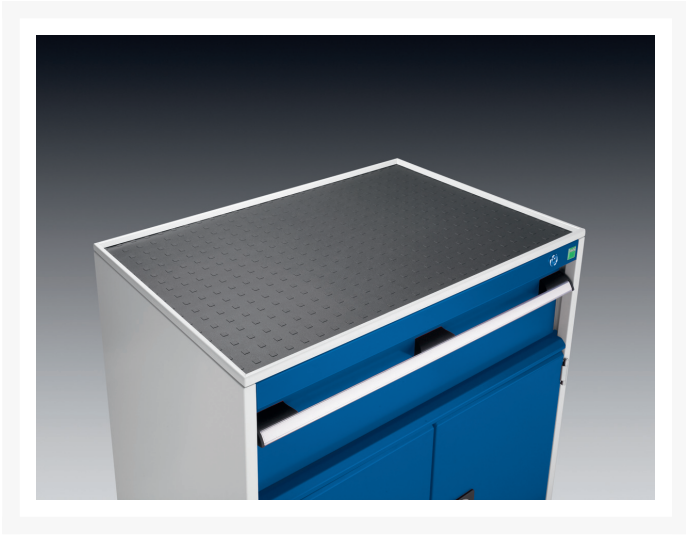

42102017.16V - cubio top tray with inlaid mat

Short Description

cubio top tray with inlaid mat for 1050 x 750mm cabinet / cupboard
WxDxH: 1050x750x15mm RAL 7035

Product Images

Additional Information

Width	1050
Depth	750
Height	15
Customs tariff number	94032080
Product material	Sheet steel
Product surface	Powder coated