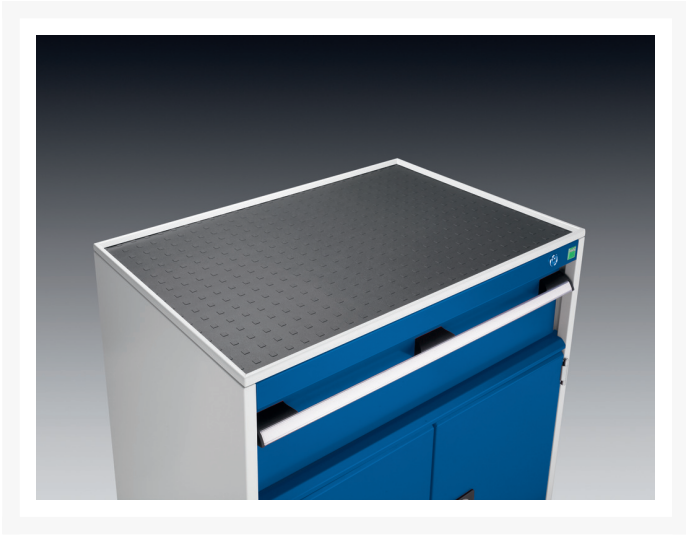

### Short Description

---

cubio Top-tray with inlay mat  
WxDxH: 1300x650x15mm RAL 7035

## Additional Information

Width	1300
Depth	650
Height	15
Customs tariff number	94032080
Product material	Sheet steel
Product surface	Powder coated