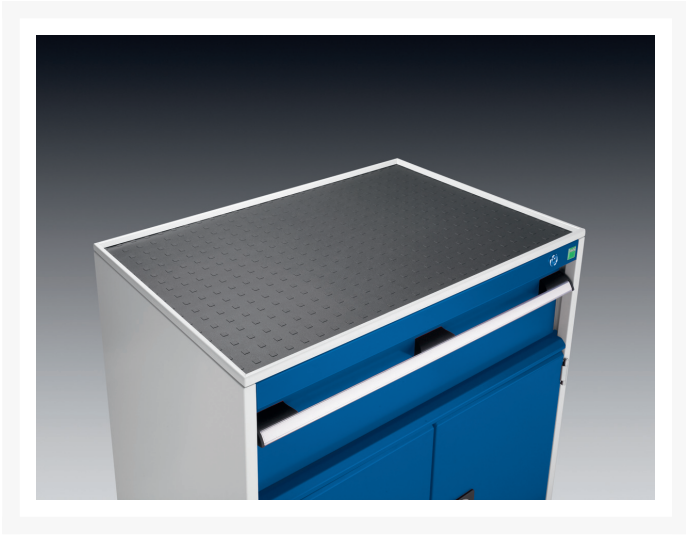

42102020.16V - cubio top tray with inlaid mat

Short Description

cubio top tray with inlaid mat for 1300 x 650mm cabinet / cupboard
WxDxH: 1300x650x15mm RAL 7035

Product Images

Additional Information

| | |
|-----------------------|---------------|
| Width | 1300 |
| Depth | 650 |
| Height | 15 |
| Customs tariff number | 94032080 |
| Product material | Sheet steel |
| Product surface | Powder coated |