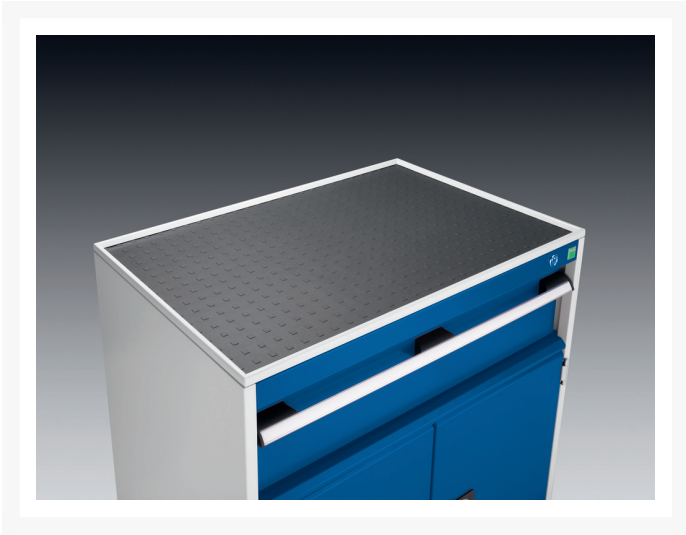

### Short Description

---

cubio Top-tray with inlay mat  
WxDxH: 1300x750x15mm RAL 7035

## Additional Information

Width	1300
Depth	750
Height	15
Customs tariff number	94032080
Product material	Sheet steel
Product surface	Powder coated