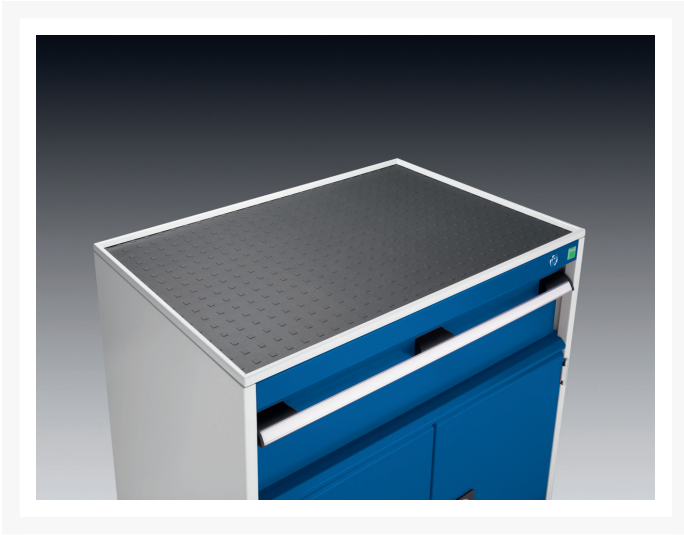

# 42102021.16V - cubio top tray with inlaid mat

## Short Description

cubio top tray with inlaid mat for 1300 x 750mm cabinet / cupboard  
WxDxH: 1300x750x15mm RAL 7035

## Additional Information

Width	1300
Depth	750
Height	15
Customs tariff number	94032080
Product material	Sheet steel
Product surface	Powder coated