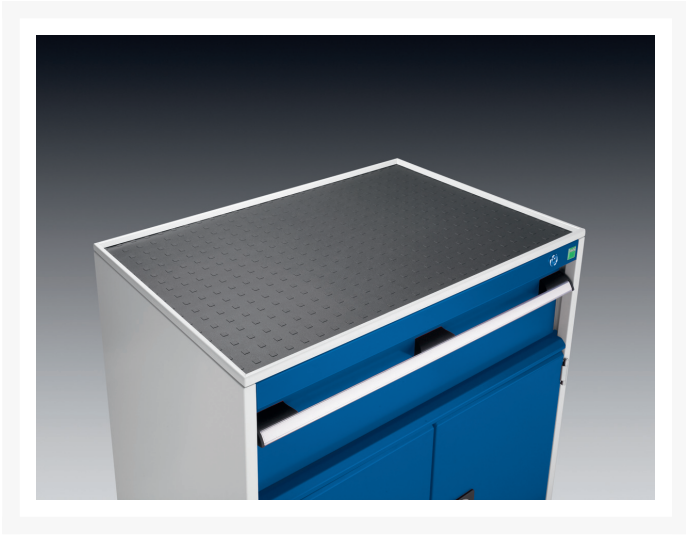

42102006.16V - cubio top tray with inlaid mat

Short Description

cubio top tray with inlaid mat for 525 x 650mm cabinet / cupboard
WxDxH: 525x650x15mm RAL 7035

Product Images

Additional Information

Width	525
Depth	650
Height	15
Customs tariff number	94032080
Product material	Sheet steel
Product surface	Powder coated