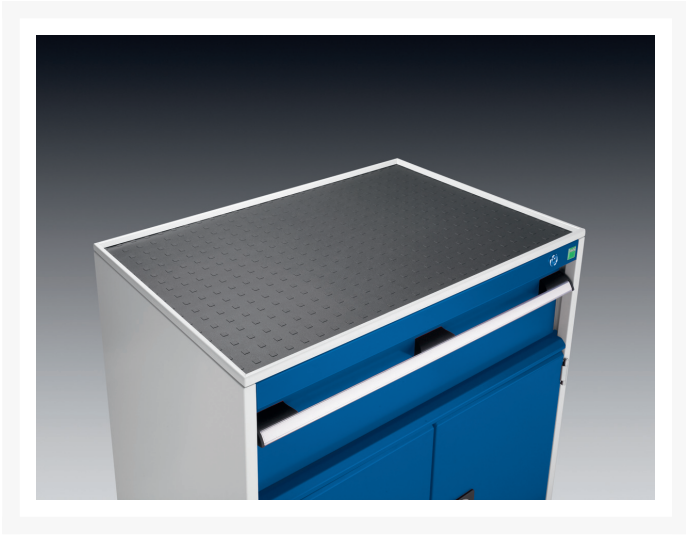

# 42102016.16V - cubio top tray with inlaid mat

## Short Description

cubio top tray with inlaid mat for 1050 x 650mm cabinet / cupboard  
WxDxH: 1050x650x15mm RAL 7035

## Additional Information

Width	1050
Depth	650
Height	15
Customs tariff number	94032080
Product material	Sheet steel
Product surface	Powder coated