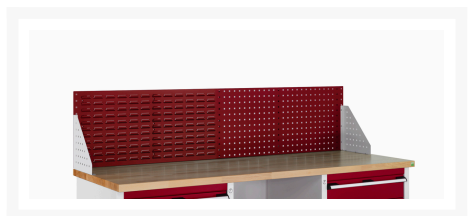

07002205. - Combi backpanel for workbench 1.5M

Short Description

Combi backpanel for workbench 1.5M with end wing plates
WxDxH: 1486x332x457mm

Product Images

Additional Information

Width	1486
Depth	332
Height	457
Customs tariff number	94032080
Product material	Sheet steel
Product surface	Powder coated

Product Options

Name main colour:	Anthracite grey
	Crimson red
	Gentian blue
	Light grey