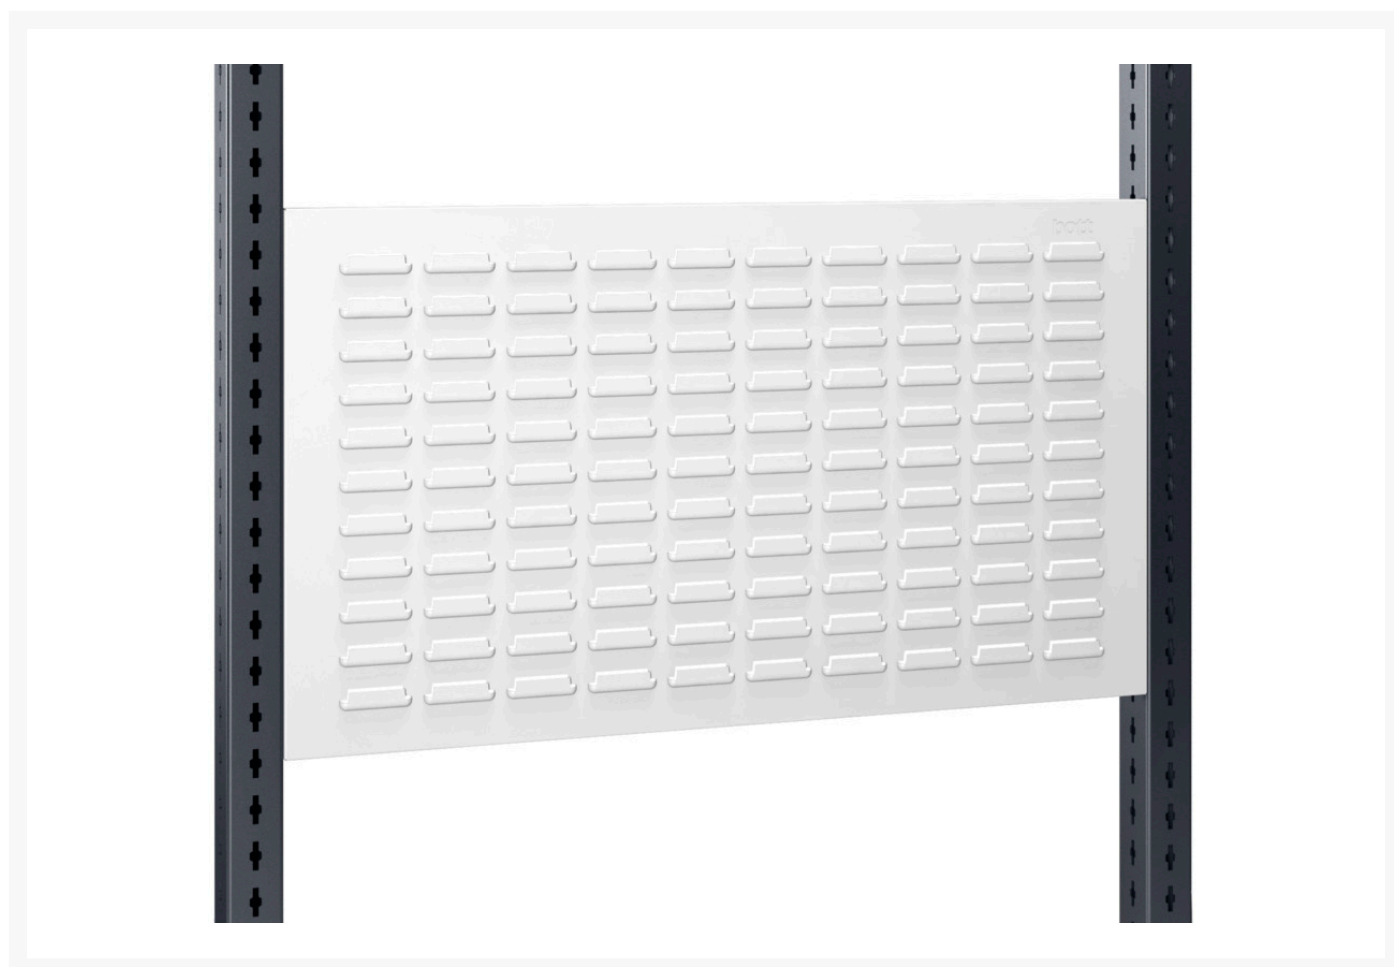

14025364.16 - Louvred rear frame panel

Short Description

Louvred rear frame panel
WxDxH: 398x36x480mm RAL 7035

Product Images

Additional Information

Width	398
Depth	42
Height	480
Customs tariff number	94032080
Product material	Sheet steel
Product surface	Powder coated